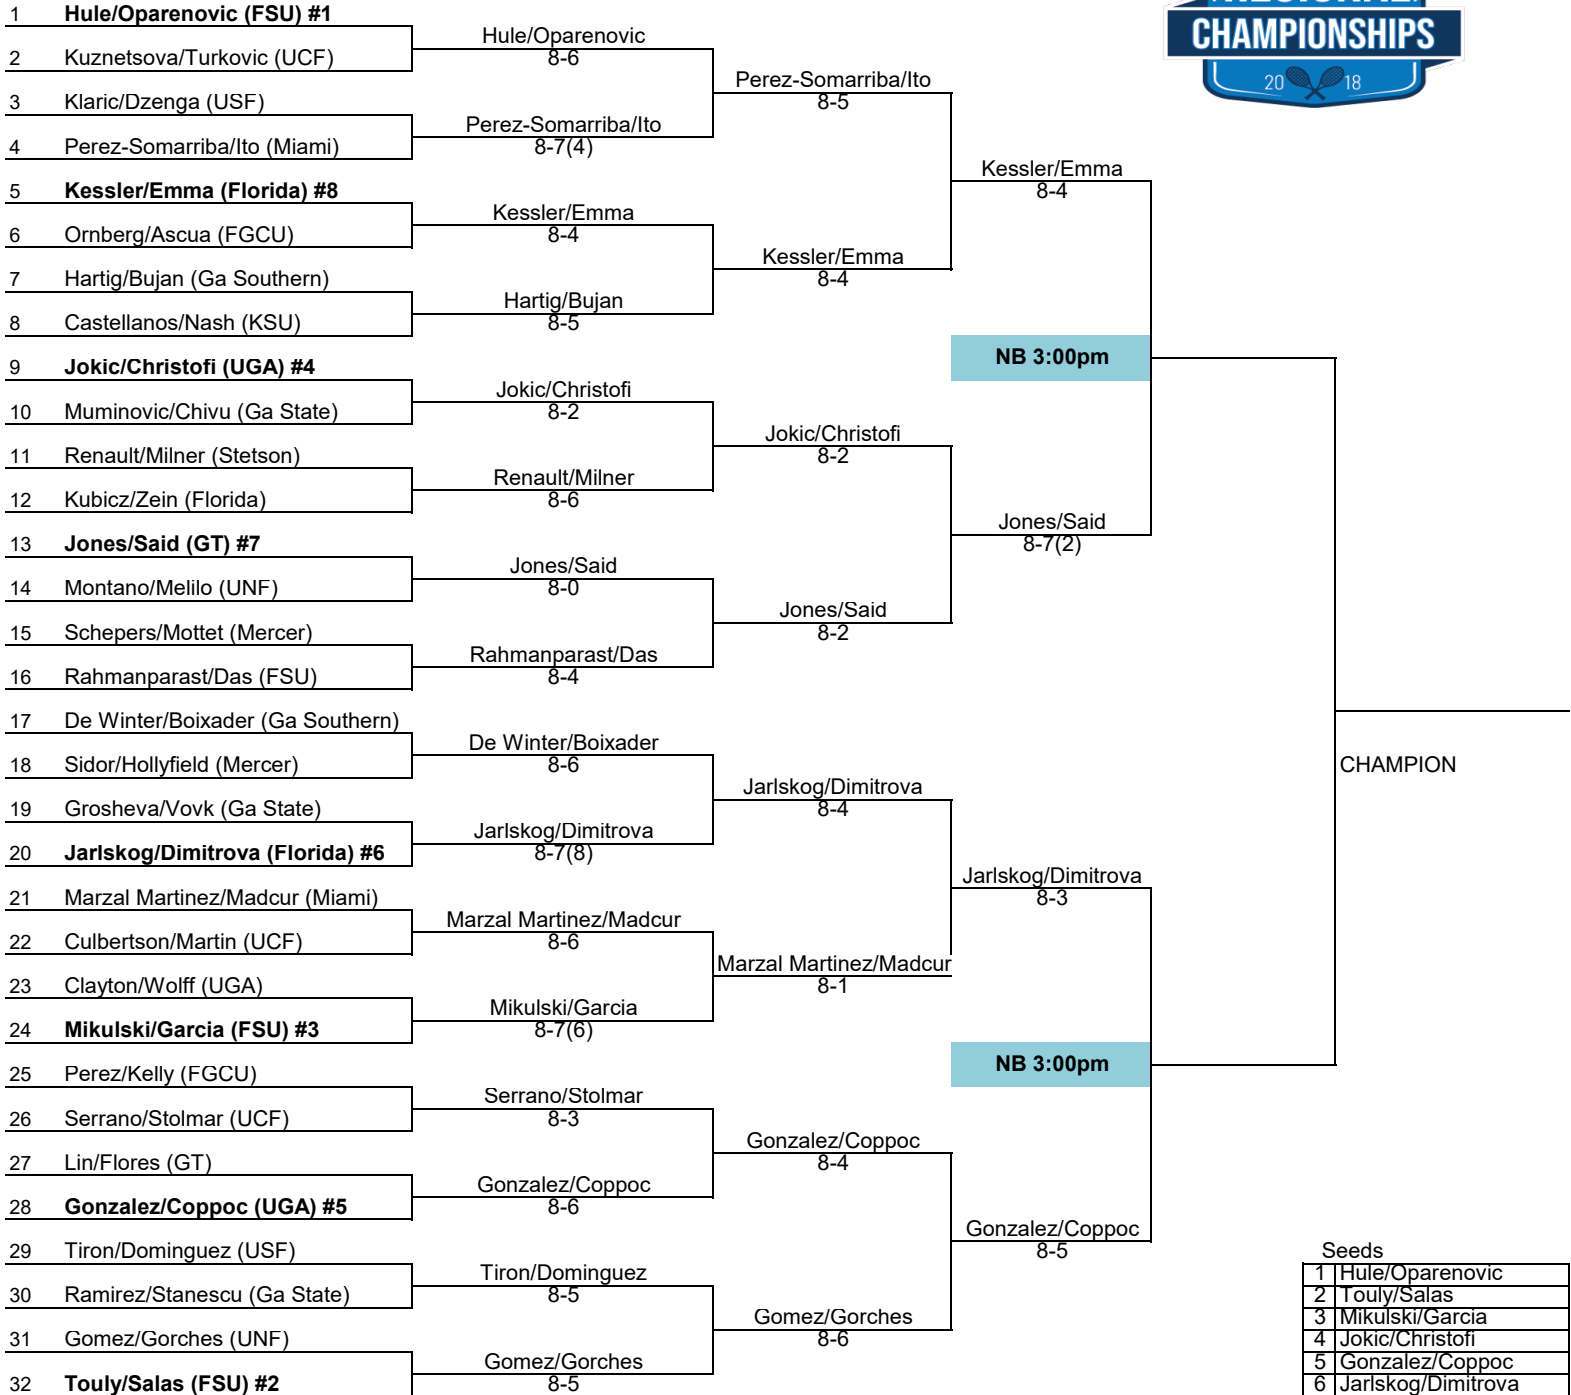

SEEDS 1-8

1	Carla Touly
2	Kenya Jones
3	Ana Oparenovic
4	McCartney Kessler
5	Ida Jarlskog
6	Tsveta Dimitrova
7	Marta Gonzalez
8	Morgan Coppoc

WINNER

SEEDS 9-16

9	Petra Hule
10	Rebeka Stolmar
11	Emmanuell Salas
12	Lucia Marzal
13	Domenika Turkovic
14	Ksenia Kuzentsova
15	Victoria Emma
16	Valeriya Deminova

2018 ITA Regional Championships

Presented by Oracle

Hosted by Georgia Tech * 10/18/18-10/22/18

Doubles Main Draw

Seeds

1	Hule/Oparenovic
2	Touly/Salas
3	Mikulski/Garcia
4	Jokic/Christofi
5	Gonzalez/Coppoc
6	Jarlskog/Dimitrova
7	Jones/Said
8	McKessler/Emma