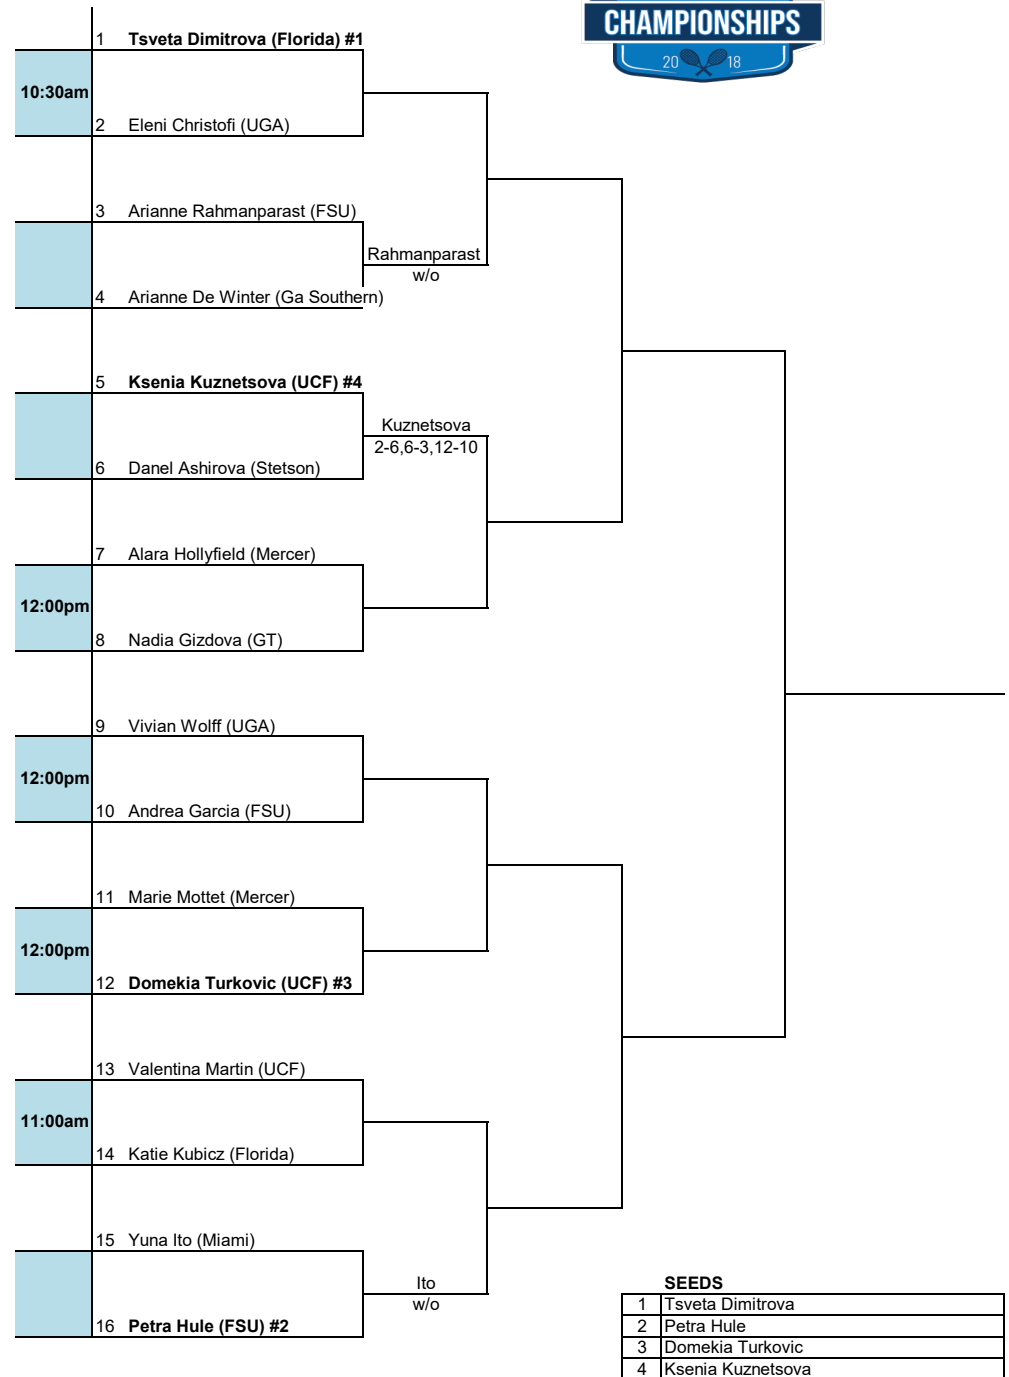

2018 ITA Regional Championships

Presented by Oracle

Hosted by Georgia Tech * 10/18/18-10/22/18

Doubles Main Draw

Seeds

1	Hule/Oparenovic
2	Touly/Salas
3	Mikulski/Garcia
4	Jokic/Christofi
5	Gonzalez/Coppoc
6	Jarlskog/Dimitrova
7	Jones/Said
8	McKessler/Emma

2018 ITA Regional Championships

Presented by Oracle

Hosted by Georgia Tech * 10/18/18-10/22/18

Consolation Singles 1st Round Losers

2018 ITA Regional Championships

Presented by Oracle

Hosted by Georgia Tech * 10/18/18-10/22/18

Consolation Singles 2nd Round Losers

2018 ITA Regional Championships

Presented by Oracle

Hosted by Georgia Tech * 10/18/18-10/22/18

Consolation Doubles 1st Round Losers

SEEDS	
1	Touly/Salas
2	Kuznetsova/Turkovic
3	Klaric/Dzenga
4	Kubicz/Zein