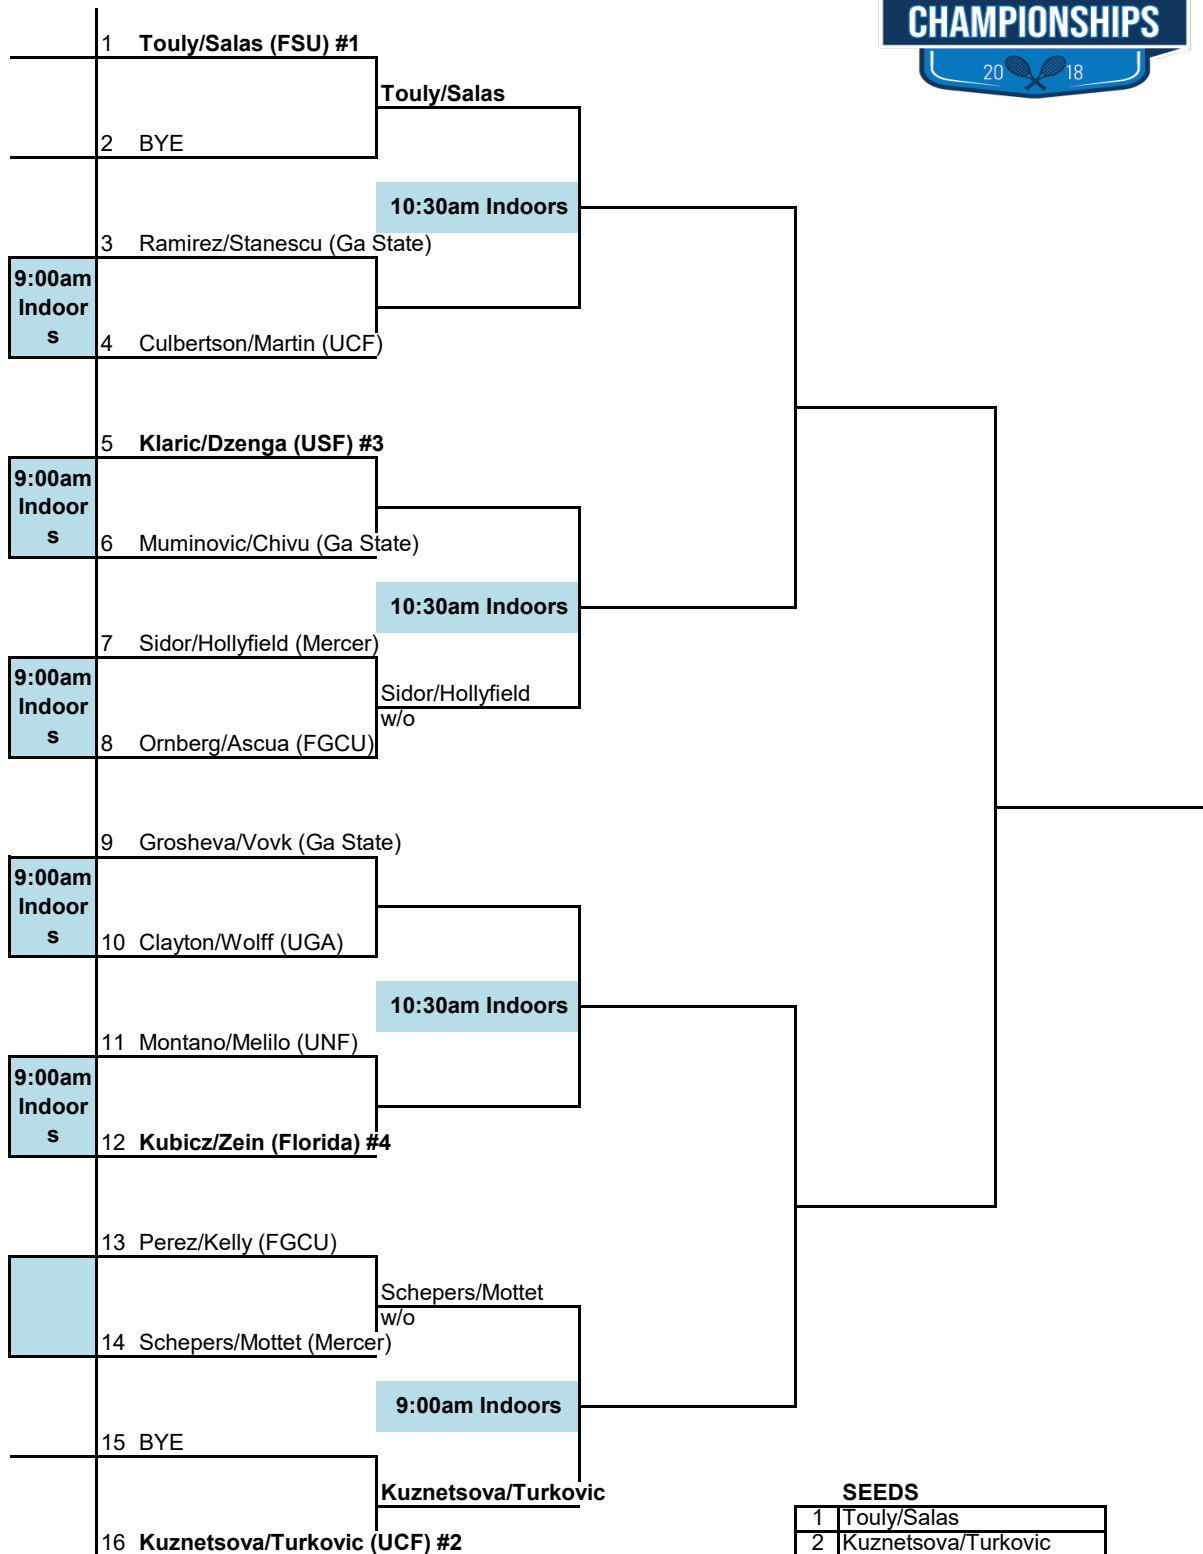

2018 ITA Regional Championships

Presented by Oracle

Hosted by Georgia Tech * 10/18/18-10/22/18

Doubles Main Draw

Seeds

1	Hule/Oparenovic
2	Touly/Salas
3	Mikulski/Garcia
4	Jokic/Christofi
5	Gonzalez/Coppoc
6	Jarlskog/Dimitrova
7	Jones/Said
8	McKessler/Emma

Consolation Singles 2nd Round Losers

2018 ITA Regional Championships

Presented by Oracle

Hosted by Georgia Tech * 10/18/18-10/22/18

Consolation Doubles 1st Round Losers

SEEDS	
1	Touly/Salas
2	Kuznetsova/Turkovic
3	Klaric/Dzenga
4	Kubicz/Zein