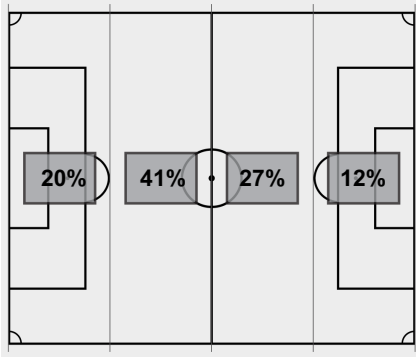

Corner kicks	1	2	Total
Blue Devils	0	1	1
Seminoles	0	3	3

Fouls	1	2	Total
Blue Devils	3	10	13
Seminoles	4	5	9

Scoring summary:

No.	Time	Team	Goal scorer	Assist	Description
1.	78:36	FSU	Deyna Castellanos (10)	Jenna Nighswonger Malia Berkely	

Cautions and ejections:

YC - Blue Devils #24 74:13

Duke (8-1-7). Florida St. (13-4-0).

Stadium: Seminole Soccer Complex

Officials: Referee: Micholas Balcer; Asst. Referee: Xiao Li; Anthony Valente; Alt. Official: Christopher Shields;

Offsides: Duke 5, Florida St. 2.

Soccer Box Score (End of 2nd Half)
2019-20 Women's Soccer
Duke vs Florida St. (10/31/2019 at Tallahassee, UNITED STATES)

Attacking Direction →

3	TOTAL SHOTS	15
1	SHOTS ON TARGET	7
6	SAVES	1
1	CORNERS	3
5	OFFSIDES	2
1	YELLOW CARDS	0
0	RED CARDS	0
27%	POSSESSION TOTAL	73%