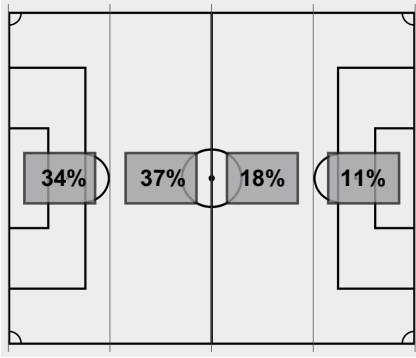

Corner kicks	1	2	Total
Panthers	0	1	1
Seminoles	6	3	9

Fouls	1	2	Total
Panthers	7	5	12
Seminoles	0	6	6

**Scoring summary:**

No.	Time	Team	Goal scorer	Assist	Description
1.	01:35	FSU	Abbey Newton		Penalty kick

**Cautions and ejections:**

YC - Panthers #3 58:43

Win-Jeffers, Caroline (10-2-0). Loss-Pena, Amaia (3-6-3).

Stadium: Seminole Soccer Complex

Officials: Referee: Lance Van Haitsma; Asst. Referee: David Mock; Arnel Selman; Alt. Official: Sam Bass;

Offsides: Pittsburgh 2, Florida St. 3.

**Soccer Box Score (Final)**  
**2019-20 Women's Soccer**  
**Pittsburgh vs Florida St. (10/5/2019 at Tallahassee, UNITED STATES)**

Attacking Direction →

2	TOTAL SHOTS	19
1	SHOTS ON TARGET	5
4	SAVES	1
1	CORNERS	9
2	OFFSIDES	3
1	YELLOW CARDS	0
0	RED CARDS	0
28%	POSSESSION TOTAL	72%