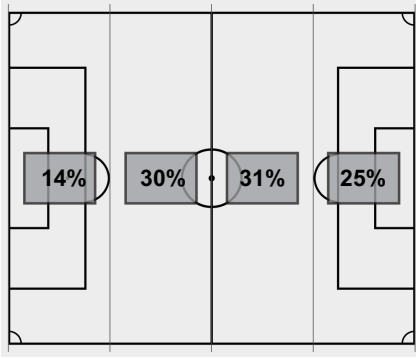

Corner kicks	1	2	Total
Bruins	5	2	7
Seminoles	0	2	2

Fouls	1	2	Total
Bruins	3	3	6
Seminoles	5	1	6

Scoring summary:

No.	Time	Team	Goal scorer	Assist	Description
1.	07:03	UCL	Chloe Castaneda (4)	Mia Fishel	
2.	17:08	UCL	Chloe Castaneda (5)	Anika Rodriguez	
3.	31:11	UCL	Mia Fishel (13)	(unassisted)	
4.	53:43	UCL	Mia Fishel (14)	Viviana Villacorta	

Cautions and ejections:

YC - Bruins #15 34:48

Win-Micah, Teagan (15-3-1). Loss-Jeffers, Caroline (15-6-0).

Stadium: Seminole Soccer Complex

Officials: Referee: Dimitar Chavdarov; Asst. Referee: Alyssa Pennington; Amin Hadzic; Alt. Official: Tarik Veledar;

Offsides: UCLA 4, Florida St. 0.

Soccer Box Score (Final)
2019-20 Women's Soccer
UCLA vs Florida St. (11/29/2019 at Tallahassee, UNITED STATES)

Attacking Direction →

12	TOTAL SHOTS	7
6	SHOTS ON TARGET	2
2	SAVES	2
7	CORNERS	2
4	OFFSIDES	0
1	YELLOW CARDS	0
0	RED CARDS	0
51%	POSSESSION TOTAL	49%