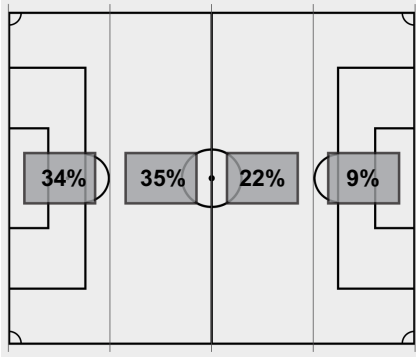

Soccer Box Score (Final)
2020-21 Women's Soccer
Louisville vs Florida St. (9/20/2020 at Tallahassee, UNITED STATES)

Attacking Direction →

2	TOTAL SHOTS	26
1	SHOTS ON TARGET	10
9	SAVES	1
1	CORNERS	8
1	OFFSIDES	4
0	YELLOW CARDS	0
0	RED CARDS	0
31%	POSSESSION TOTAL	69%