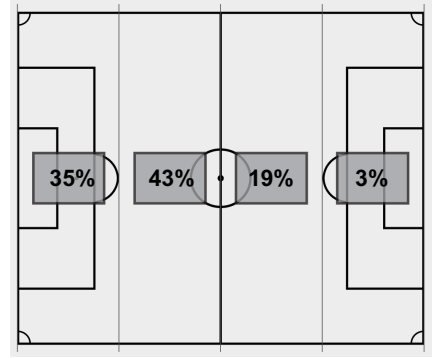

Saves by period	1	2	Total
Cardinals	4	5	9
Seminoles	1	0	1

Corner kicks	1	2	Total
Cardinals	1	0	1
Seminoles	1	7	8

Fouls	1	2	Total
Cardinals	3	5	8
Seminoles	9	3	12

Scoring summary:

No.	Time	Team	Goal scorer	Assist	Description
1.	59:55	FSU	Leilanni Nesbeth (1)	(unassisted)	

Cautions and ejections:

Stadium: Seminole Soccer Complex
 Officials: Referee: Albert Escovar; Asst. Referee: Sam Bass; Keith Southwell; Alt. Official: Alejandro Sorondo;
 Offsides: Louisville 1, Florida St. 4.

Soccer Box Score (Final)
2020-21 Women's Soccer
Louisville vs Florida St. (9/20/2020 at Tallahassee, UNITED STATES)

Attacking Direction →

2	TOTAL SHOTS	26
1	SHOTS ON TARGET	10
9	SAVES	1
1	CORNERS	8
1	OFFSIDES	4
0	YELLOW CARDS	0
0	RED CARDS	0
31%	POSSESSION TOTAL	69%