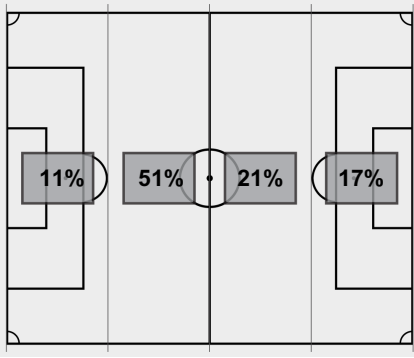

Saves by period	1	2	Total
Blue Devils	1	3	4
Seminoles	2	1	3

Corner kicks	1	2	Total
Blue Devils	3	2	5
Seminoles	3	3	6

Fouls	1	2	Total
Blue Devils	6	4	10
Seminoles	3	3	6

Scoring summary:

No.	Time	Team	Goal scorer	Assist	Description
1.	89:48	FSU	Jaelin Howell (2)	Yujie Zhao	

Cautions and ejections:

YC - Blue Devils #10 86:28

Stadium: Seminole Soccer Complex

Officials: Referee: Alejandro Sorondo; Asst. Referee: Arnel Selman; Kevin Flynn; Alt. Official: Jason Burroughs;

Offsides: Duke 2, Florida St. 1.

Soccer Box Score (Final)
2020-21 Women's Soccer
Duke vs Florida St. (10/29/2020 at Tallahassee, UNITED STATES)

Attacking Direction →

4	TOTAL SHOTS	19
3	SHOTS ON TARGET	5
4	SAVES	3
5	CORNERS	6
2	OFFSIDES	1
1	YELLOW CARDS	0
0	RED CARDS	0
45%	POSSESSION TOTAL	55%