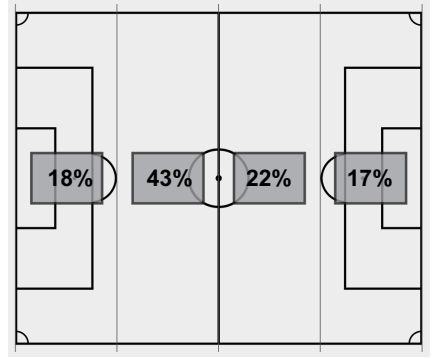

Saves by period	1	2	Total
Blue Devils	1	3	4
Seminoles	2	1	3

Corner kicks	1	2	Total
Blue Devils	3	2	5
Seminoles	3	3	6

Fouls	1	2	Total
Blue Devils	6	4	10
Seminoles	3	3	6

Scoring summary:

No.	Time	Team	Goal scorer	Assist	Description
1.	89:48	FSU	Jaelin Howell (2)	Yujie Zhao	

Cautions and ejections:

YC - Blue Devils #10 86:28

Stadium: Seminole Soccer Complex

Officials: Referee: Alejandro Sorondo; Asst. Referee: Arnel Selman; Kevin Flynn; Alt. Official: Jason Burroughs;

Offsides: Duke 2, Florida St. 1.

Soccer Box Score (Final)
2020-21 Women's Soccer
Duke vs Florida St. (10/29/2020 at Tallahassee, UNITED STATES)

Attacking Direction →

4	TOTAL SHOTS	19
3	SHOTS ON TARGET	5
4	SAVES	3
5	CORNERS	6
2	OFFSIDES	1
1	YELLOW CARDS	0
0	RED CARDS	0
45%	POSSESSION TOTAL	55%