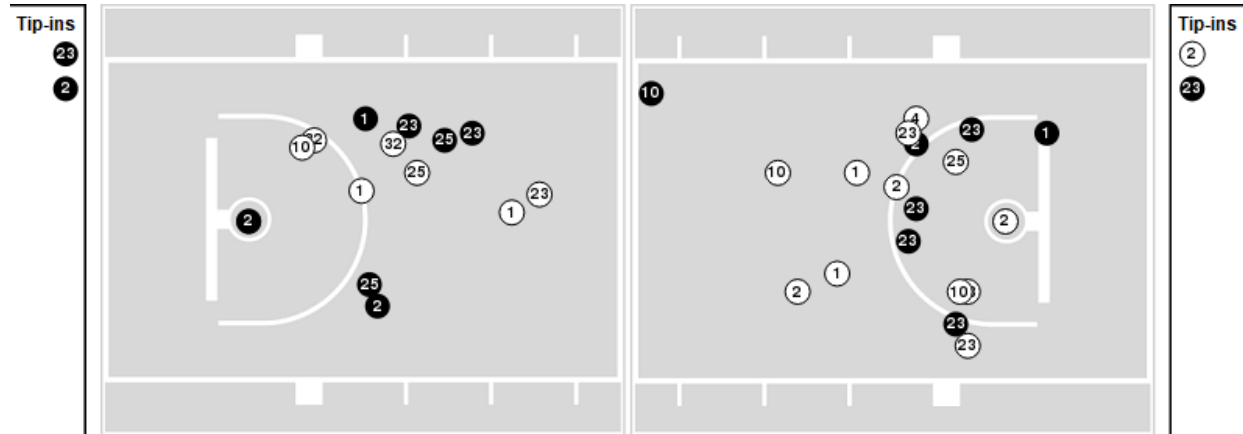

Officials: Roger Ayers, Bill Covington, Jr., Mike Roberts

Players => 0, 1, 2, 3, 4, 5, 10, 14, 15, 21, 22, 23, 25, 32, 50FG Types=>AllResults=>All

Indiana

All Field Goals

Blow Up Chart

● Made ○ Missed N - Player Number