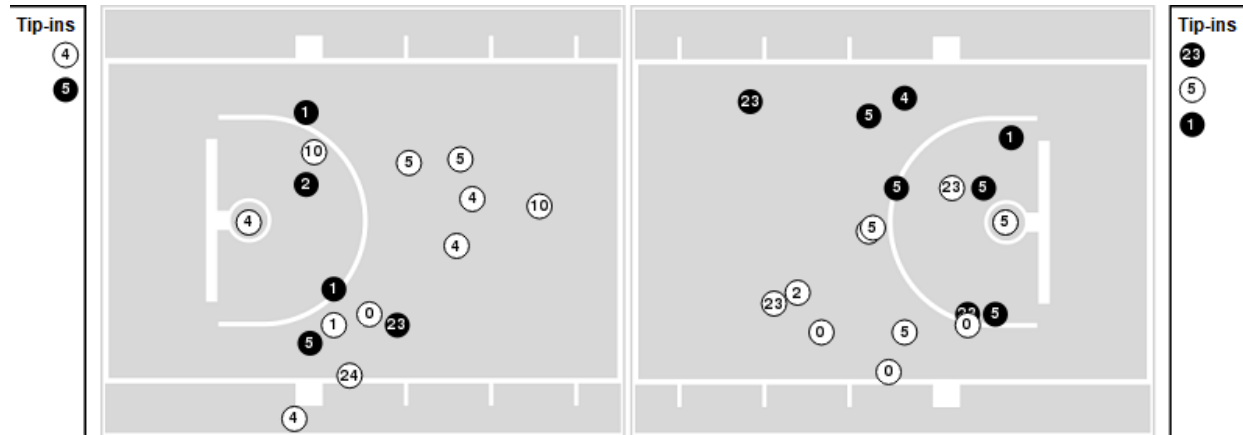

Blow Up Chart

● Made ○ Missed N - Player Number

Florida State	M/A	%
Field Goals	25/69	36
2 Points	17/49	35
3 Points	8/20	40
Free Throws	11/21	52

Florida State	M/A	%
Points in the Paint	32 (16 / 35)	46
Fast Break Points	9 (5/6)	83
Second Chance Points	8 (4/16)	25
Effective FG%	42