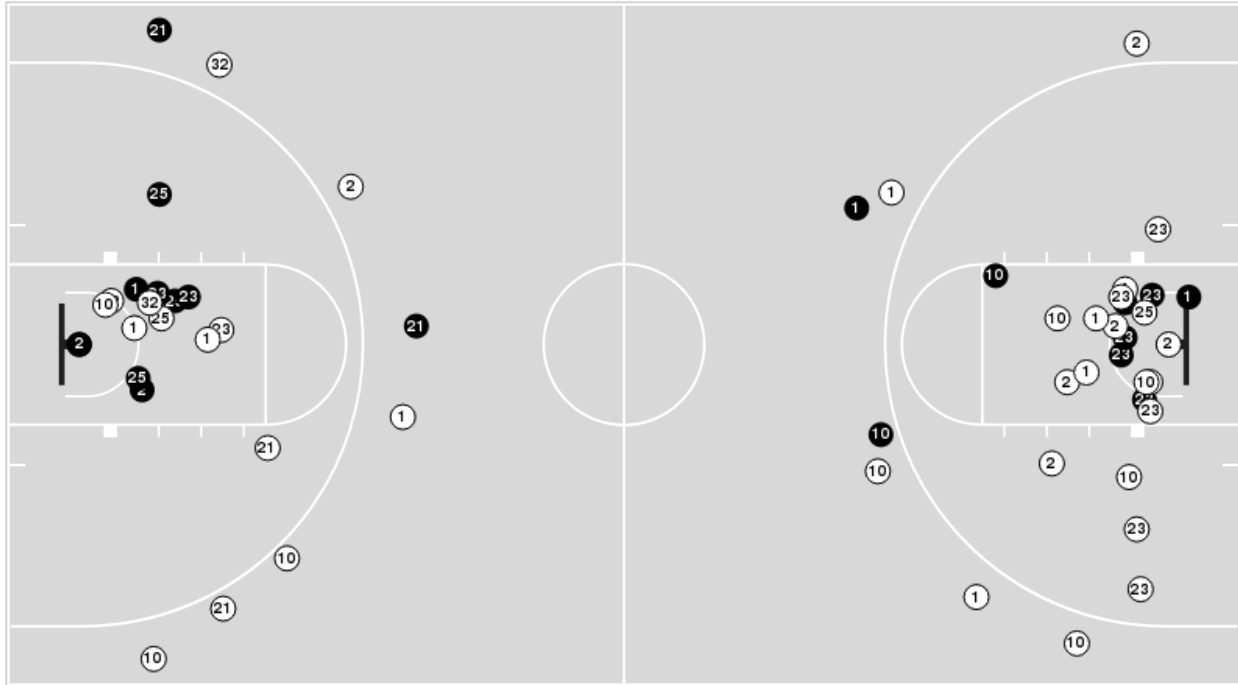

Officials: Roger Ayers, Bill Covington, Jr., Mike Roberts

Players => 0, 1, 2, 3, 4, 5, 10, 14, 15, 21, 22, 23, 25, 32, 50FG Types=>AllResults=>All

Indiana

All Field Goals