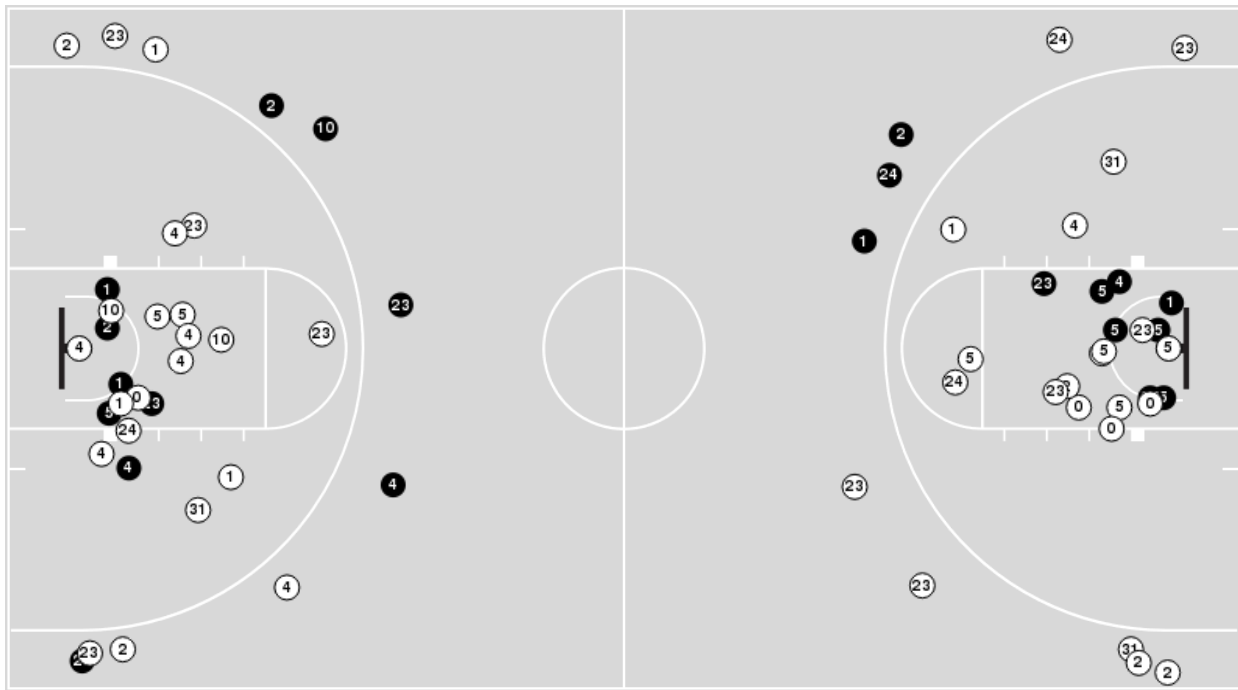

Officials: Roger Ayers, Bill Covington, Jr., Mike Roberts

Players => 0, 1, 2, 4, 5, 10, 11, 12, 15, 20, 23, 24, 30, 31, 33, 34, 40, 42, 44FG Types=>AllResults=>All

Florida State

All Field Goals