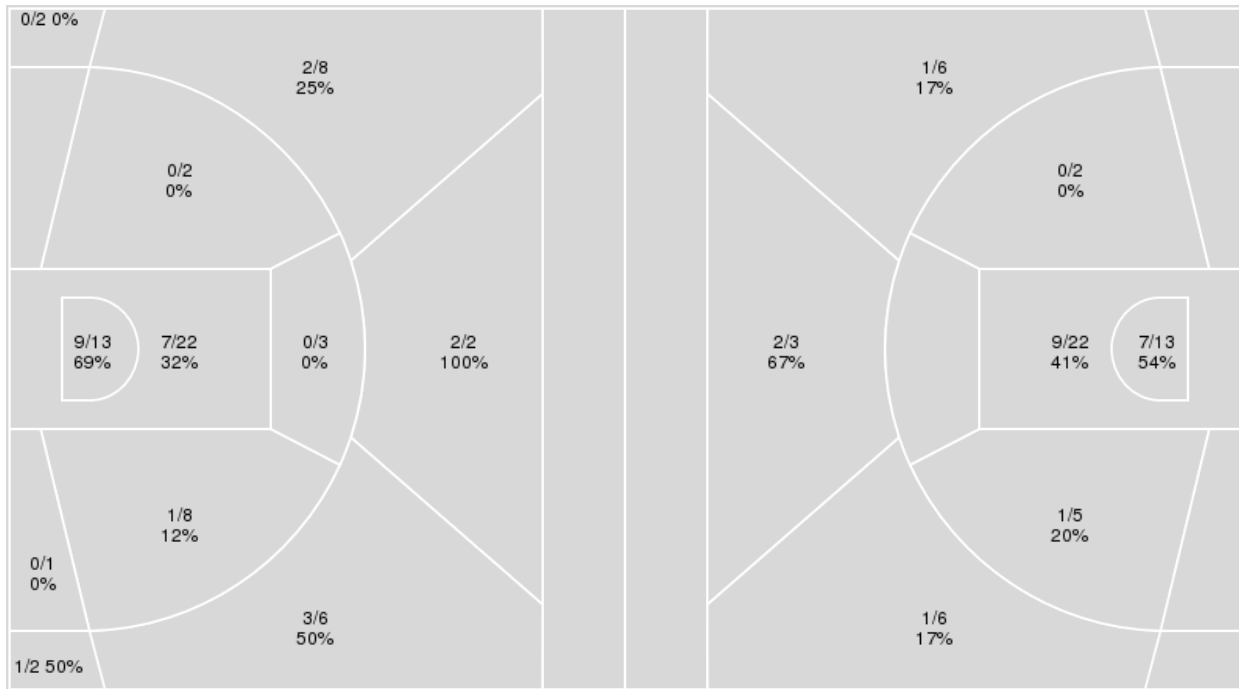

Officials: Roger Ayers, Bill Covington, Jr., Mike Roberts

{ Players => 0, 1, 2, 4, 5, 10, 11, 12, 15, 20, 23, 24, 30, 31, 33, 34, 40, 42, 44; } FG Types => All; Results => All;

{ Players => 0, 1, 2, 3, 4, 5, 10, 14, 15, 21, 22, 23, 25, 32, 50; } FG Types => All; Results => All;

Florida State

Indiana

Florida State	M/A	%
Field Goals	25/69	36
2 Points	17/49	35
3 Points	8/20	40
Free Throws	11/21	52

Indiana	M/A	%
Field Goals	21/57	37
2 Points	17/42	40
3 Points	4/15	27
Free Throws	21/28	75