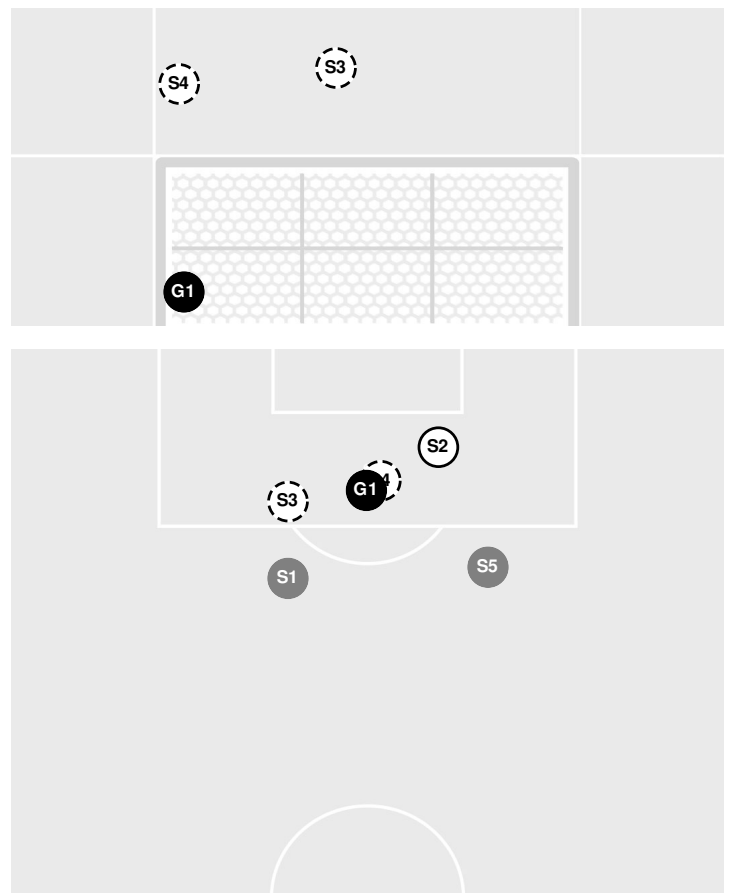

**SANTA CLARA 0, FLORIDA ST. 0**

Shots by Half Intervals		1st Half	2nd Half	1st OT	2nd OT
Florida State		2	3	3	0
Santa Clara		2	3	0	1

Shot Chart

FLORIDA STATE

SANTA CLARA

S Shot Off Target   
 S Shot On Target   
 S Blocked   
 G Goal / Own Goal

Shot Summary

FLORIDA STATE

No	Time	Player	Description
S1	26'	20, Kristen McFarland	Saved
S2	38'	2, Jenna Nighswonger	Blocked
S3	55'	16, Gabby Carle	
G1	63'	2, Jenna Nighswonger	Pass by #33 goes to #2, who scores on shot off left goal post (far side) from 15 yards
S4	86'	20, Kristen McFarland	
S5	97'	10, Jody Brown	Blocked
S6	99'	6, Jaelin Howell	Blocked
S7	100'	33, Yujie Zhao	