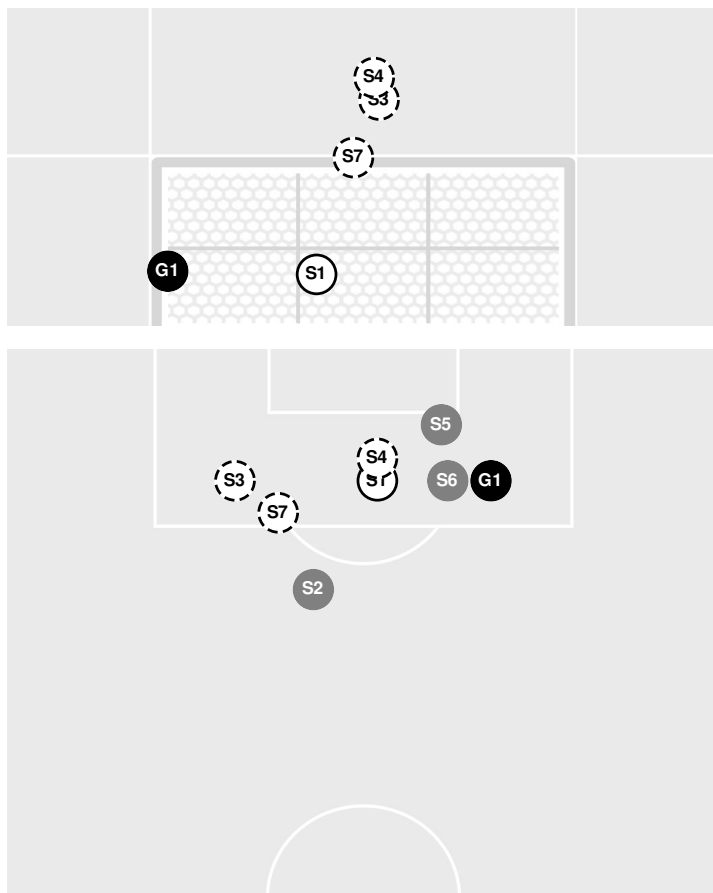

**Attendance:** 5000

**Officials:** Christina Unkel, Sam Bilbo, Rachel Smith, Carmen Serbio

- 100:00 Start of OT2 period [100:00].
- 100:51 Santa Clara substitution: Reeves, Emma for Bunnis, Marisa.
- 101:36 Foul on Santa Clara.
- 102:16 Foul on Santa Clara.
- 103:39 Foul on Santa Clara.
- 106:18 Foul on Florida St..
- 106:18 Yellow card on Florida State Howell, Jaelin.
- 106:34 Foul on Florida St..
- 106:36 Yellow card on Florida State Flynn, Lauren.
- 106:36 Yellow card on Florida State Zhao, Yujie.
- 106:36 Shot by Santa Clara Loera, Alex BLOCKED.
- 108:22 Foul on Santa Clara.
- 110:00 End of period [110:00].
  - Shootout attempt by Santa Clara Doyle, Julie MADE [Roque, Cristina].
  - Shootout attempt by Florida State Robbins, Clara MISSED [Nicolos, Marlee].
  - Shootout attempt by Santa Clara Menti, Sally MADE [Roque, Cristina].
  - Shootout attempt by Florida State Madril, Emily MISSED [Nicolos, Marlee].
  - Shootout attempt by Santa Clara Turnbow, Kelsey MADE [Roque, Cristina].
  - Shootout attempt by Florida State Carle, Gabby MADE [Nicolos, Marlee].
  - Shootout attempt by Santa Clara D'Aquila, Izzy MADE [Roque, Cristina].

**SANTA CLARA 0, FLORIDA ST. 0**

Shots by Half Intervals		1st Half	2nd Half	1st OT	2nd OT
Florida State		2	3	3	0
Santa Clara		2	3	0	1

Shot Chart

FLORIDA STATE

SANTA CLARA

S Shot Off Target   
 S Shot On Target   
 S Blocked   
 G Goal / Own Goal