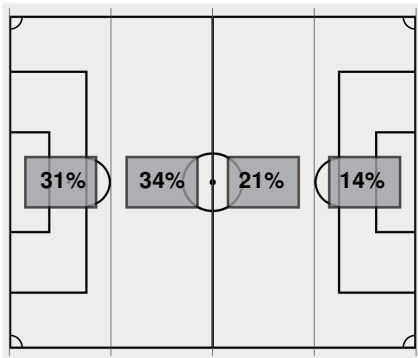

Attacking Direction →

2	TOTAL SHOTS	14
0	SHOTS ON TARGET	8
8	SAVES	0
1	CORNERS	9
0	OFFSIDES	3
0	YELLOW CARDS	1
0	RED CARDS	0
26%	POSSESSION TOTAL	74%

← Attacking Direction

Official Soccer Box Score - Final