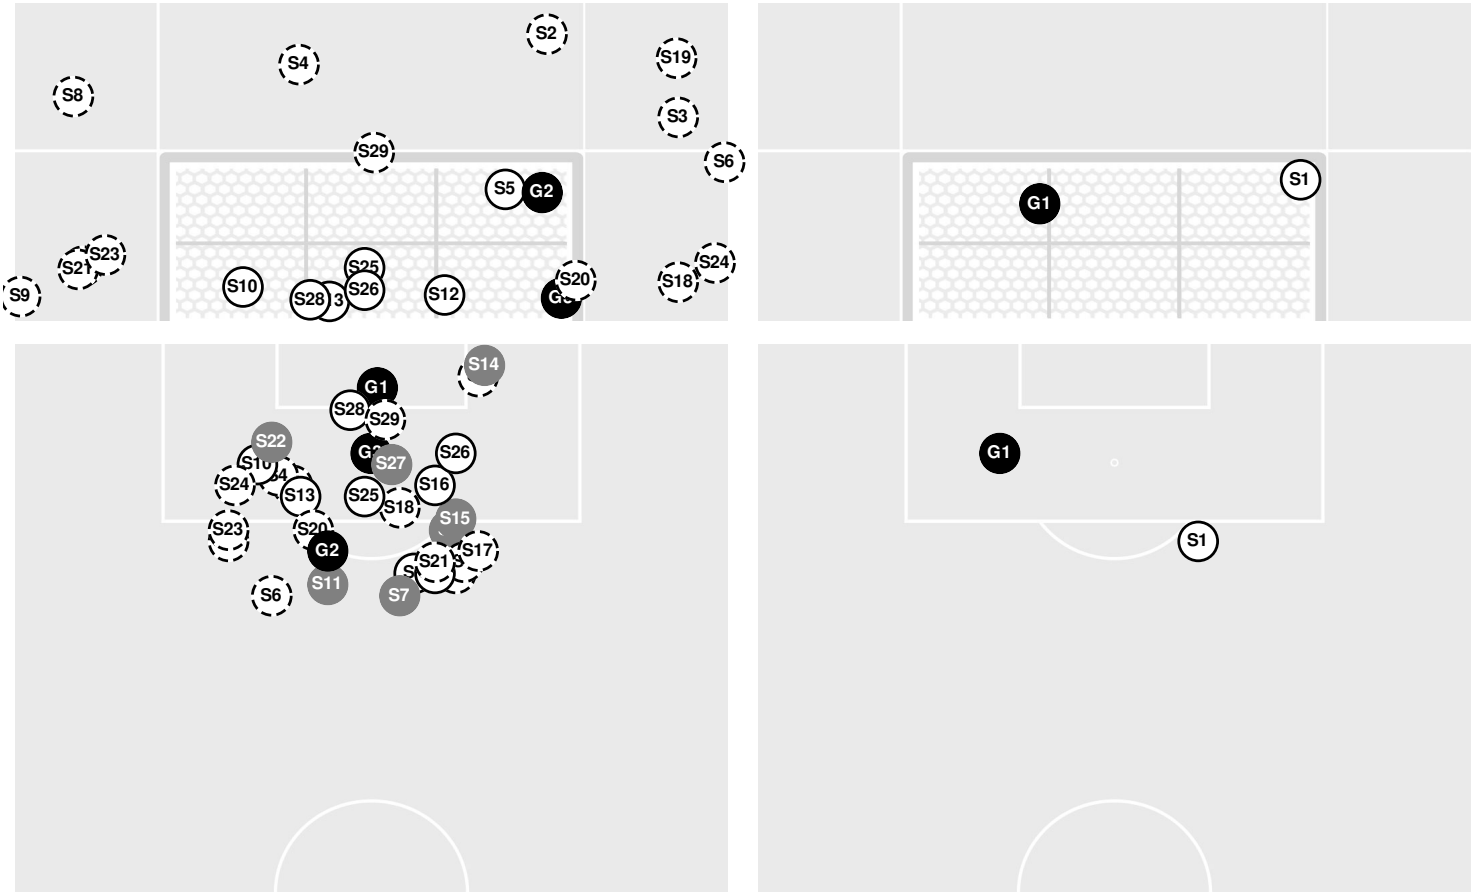

- 70:50 Corner kick by Seminoles [70:50].
- 71:50 Corner kick by Seminoles [71:50].
- 72:08 Seminoles substitution: Mitchell, Gianna for Lynch, Kristina.
- 76:18 Shot by Seminoles Nighswonger, Jenna WIDE RIGHT.
- 76:45 Nittany Lions substitution: Tagliaferri, Frankie for Schnurr, Kristin.
- 76:45 Nittany Lions substitution: Schlegel, Ally for Wasserman, Rachel.
- 76:46 Foul on Florida St..
- 76:46 Shot by Seminoles Nighswonger, Jenna, SAVE Asman, Katherine.
- 78:08 Seminoles substitution: Robbins, Clara for Howell, Jaelin.
- 78:08 Nittany Lions substitution: Kershner, Elle for Myers, Maddie.
- 80:47 Foul on Florida St..
- 81:48 Shot by Seminoles Iwai, Ran, SAVE Asman, Katherine.
- 81:51 Nittany Lions substitution: Wasserman, Rachel for Dyke, Cori.
- 84:03 Shot by Seminoles Nighswonger, Jenna BLOCKED.
- 84:11 Shot by Seminoles Mitchell, Gianna, SAVE Asman, Katherine.
- 85:07 Seminoles substitution: Conarton, Alyssa for Brown, Jody.
- 85:07 Nittany Lions substitution: Dyke, Cori for Olive, Devon.
- 85:07 Nittany Lions substitution: Schnurr, Kristin for Kershner, Elle.
- 85:49 Foul on Florida St..
- 86:26 Shot by Seminoles Mitchell, Gianna WIDE.
- 88:10 Foul on Florida St..
- 89:15 Foul on Penn St..
- 89:31 Corner kick by Seminoles [89:31].
- 90:00 End of period [90:00].

**PENN ST. 0, FLORIDA ST. 2**

Shots by Half Intervals	Seminoles	1st Half	2nd Half
			18
	Nittany Lions	2	0

Shot Chart

SEMINOLES

NITTANY LIONS

S Shot Off Target  
 S Shot On Target  
 S Blocked  
 G Goal / Own Goal