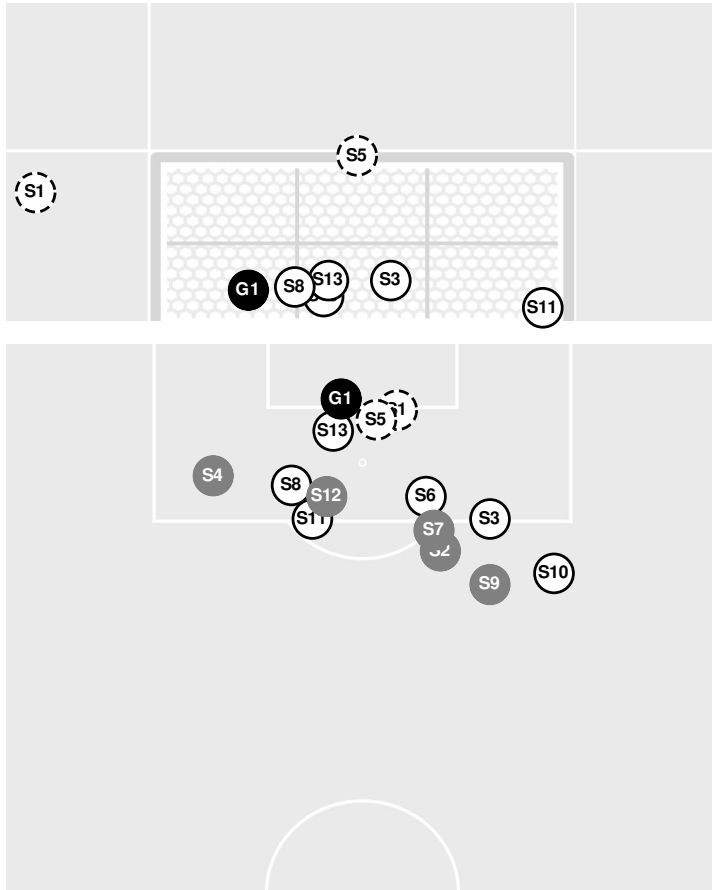

- 86:19 Corner kick by Seminoles [86:19].
- 87:14 Aggies substitution: Bates, Kendall for Colvin, Kate.
- 88:26 Shot by Seminoles Robbins, Clara BLOCKED.
- 88:29 Shot by Seminoles Robbins, Clara, SAVE Caldwell, Kenna.
- 88:29 GOAL by Seminoles Robbins, Clara (FIRST GOAL), goal number 1 for season.

TEXAS A&M 0, FLORIDA ST. 1

- 88:54 Offside against Florida St..
- 89:17 Foul on Texas A&M.
- 90:00 End of period [90:00].

TEXAS A&M 0, FLORIDA ST. 1

Officials: LELAND GRANT, Keith Southwell, Dante Buckley, Sam Bass

Shots by Half Intervals		1st Half	2nd Half
Seminoles		4	10
Aggies		1	1

Shot Chart

SEMINOLES

AGGIES

S Shot Off Target
 S Shot On Target
 S Blocked
 G Goal / Own Goal

Shot Summary

Official Soccer Shot Chart - Final
Texas A&M vs Florida St.
8/19/21 Seminole Soccer Complex, Tallahassee
2021-22 Women's Soccer