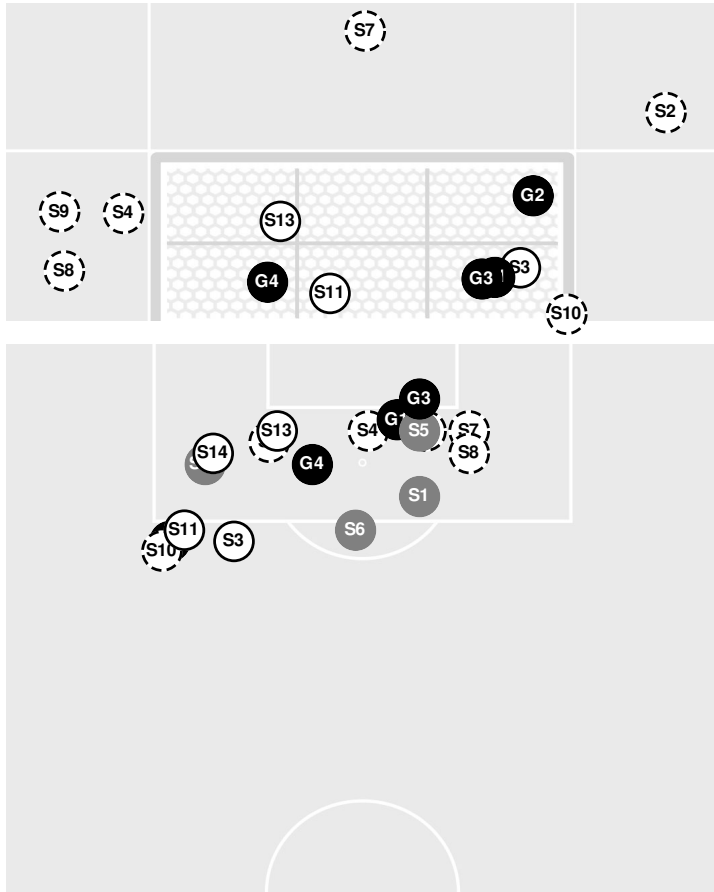

Shot Chart

SEMINOLES

CRIMSON TIDE

S Shot Off Target
 S Shot On Target
 S Blocked
 G Goal / Own Goal

Shot Summary

Official Soccer Shot Chart - Final

Alabama vs Florida St.

8/22/21 Seminole Soccer Complex, Tallahassee
2021-22 Women's Soccer