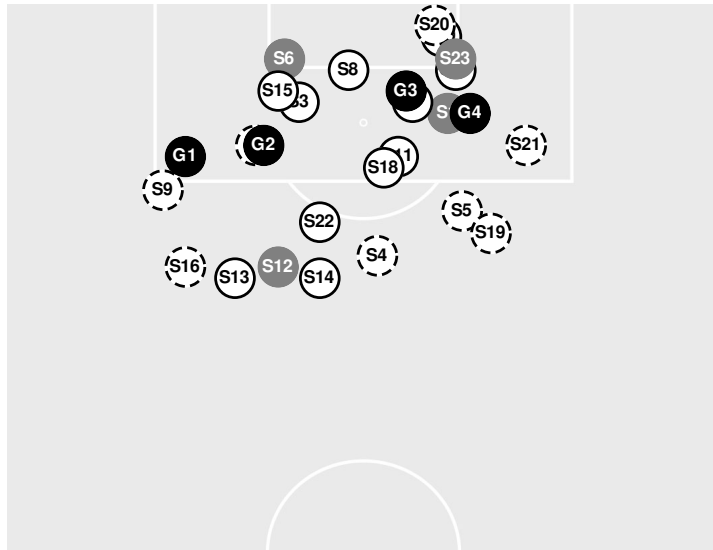

SOUTH ALABAMA 0, FLORIDA ST. 3

Official Soccer Shot Chart - Final
South Alabama vs Florida St.
 8/26/21 Seminole Soccer Complex, Tallahassee
 2021-22 Women's Soccer

Match Time: 6:00 PM
Match Duration: 02:23
Attendance: 817

Officials: Alejandro Sorondo, Erika Barahona, Kevin Flynn, Joseph LeBlanc

Shots by Half Intervals	Seminoles	1st Half	2nd Half
			18
	Jaguars	0	0

Shot Chart

SEMINOLES

JAGUARS

S Shot Off Target
 S Shot On Target
 S Blocked
 G Goal / Own Goal

Shot Summary

Official Soccer Shot Chart - Final
South Alabama vs Florida St.
 8/26/21 Seminole Soccer Complex, Tallahassee
 2021-22 Women's Soccer

Match Time: 6:00 PM
Match Duration: 02:23
Attendance: 817

Officials: Alejandro Sorondo, Erika Barahona, Kevin Flynn, Jopseph LeBlanc

SEMINOLES

JAGUARS

No	Time	Player	Description
S1	1'	13, Leilanni Nesbeth	Blocked
S2	5'	13, Leilanni Nesbeth	
S3	6'	13, Leilanni Nesbeth	Saved
S4	12'	26, Clara Robbins	
S5	15'	18, Maria Miguel Pereira Alagoa	
S6	21'	25, Emily Madril	Blocked
S7	25'	6, Jaelin Howell	Saved
S8	25'	6, Jaelin Howell	Saved
S9	27'	18, Maria Miguel Pereira Alagoa	
S10	29'	8, Lauren Flynn	Saved
S11	30'	2, Jenna Nighswonger	Saved
G1	33'	2, Jenna Nighswonger	
S12	34'	6, Jaelin Howell	Blocked
S13	38'	33, Yujie Zhao	Saved
S14	41'	2, Jenna Nighswonger	Saved
S15	43'	30, Beata Olsson	Saved
S16	44'	33, Yujie Zhao	
S17	45'	30, Beata Olsson	Saved
S18	49'	33, Yujie Zhao	Saved
S19	52'	6, Jaelin Howell	
G2	53'	30, Beata Olsson	
S20	62'	33, Yujie Zhao	
G3	64'	33, Yujie Zhao	
S21	68'	13, Leilanni Nesbeth	
G4	75'	21, Gianna Mitchell	
S22	80'	12, Heather Payne	Saved
S23	81'	13, Leilanni Nesbeth	Blocked