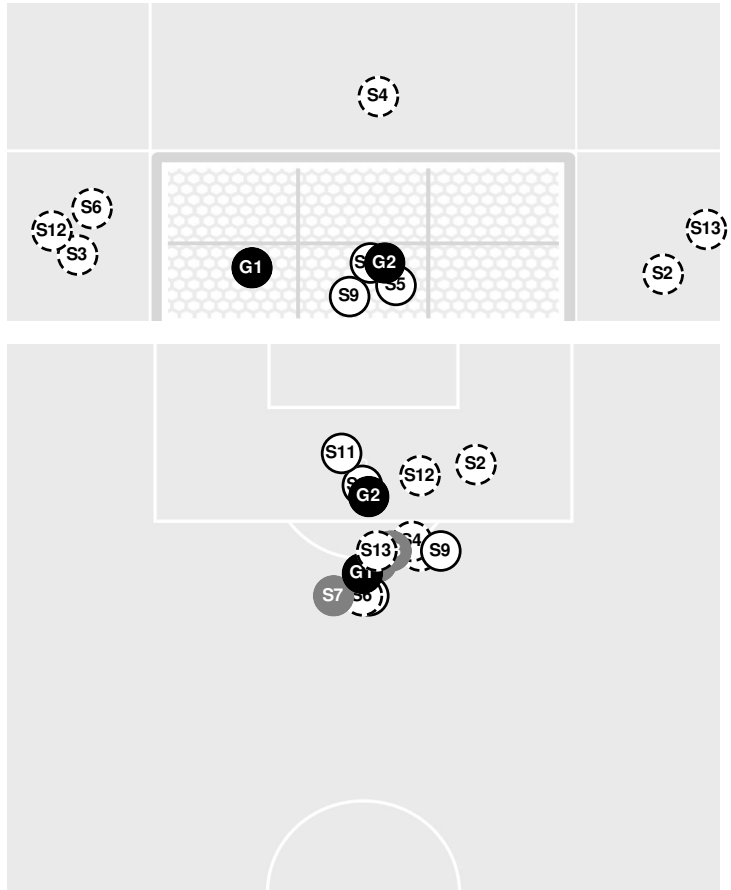

70:29 GOAL by Buffaloes Palangi, Allie, Assist by Babcock-Chi, Jade, goal number 1 for season.

FLORIDA ST. 2, COLORADO 1

71:34 Offside against Florida St..
72:28 Buffaloes substitution: James, Shyra for Duke, Alyssa.
72:28 Buffaloes substitution: Newkirk, Jayden for Barton, Tessa.
72:28 Seminoles substitution: Payne, Heather for Bissell, Emma.
73:42 Seminoles substitution: Nesbeth, Leilanni for Olsson, Beata.
76:54 Yellow card on Buffaloes Webb, Kayleigh.
76:54 Buffaloes substitution: Gonzalez, Amaya for Weiner, Sofia.
76:54 Seminoles substitution: Brown, Jody for Lynch, Kristina.
78:23 Buffaloes substitution: Barton, Tessa for Palangi, Allie.
79:50 Buffaloes substitution: Weiner, Sofia for Chapa, Gabbi.
80:13 Seminoles substitution: Olsson, Beata for Nesbeth, Leilanni.
84:53 Foul on Colorado.
86:00 Buffaloes substitution: Chapa, Gabbi for Willis, Lawson.
86:00 Seminoles substitution: Robbins, Clara for Payne, Heather.
86:03 Corner kick by Seminoles [86:03].
85:52 Shot by Seminoles Olsson, Beata WIDE RIGHT.
86:19 Foul on Florida St..
88:45 Foul on Colorado.
90:00 End of period [90:00].

FLORIDA ST. 2, COLORADO 1

Shots by Half Intervals	Buffaloes	1st Half	2nd Half
		0	1
	Seminole	9	6

Shot Chart

BUFFALOES

SEMINOLES

S Shot Off Target
 S Shot On Target
 S Blocked
 G Goal / Own Goal

Shot Summary