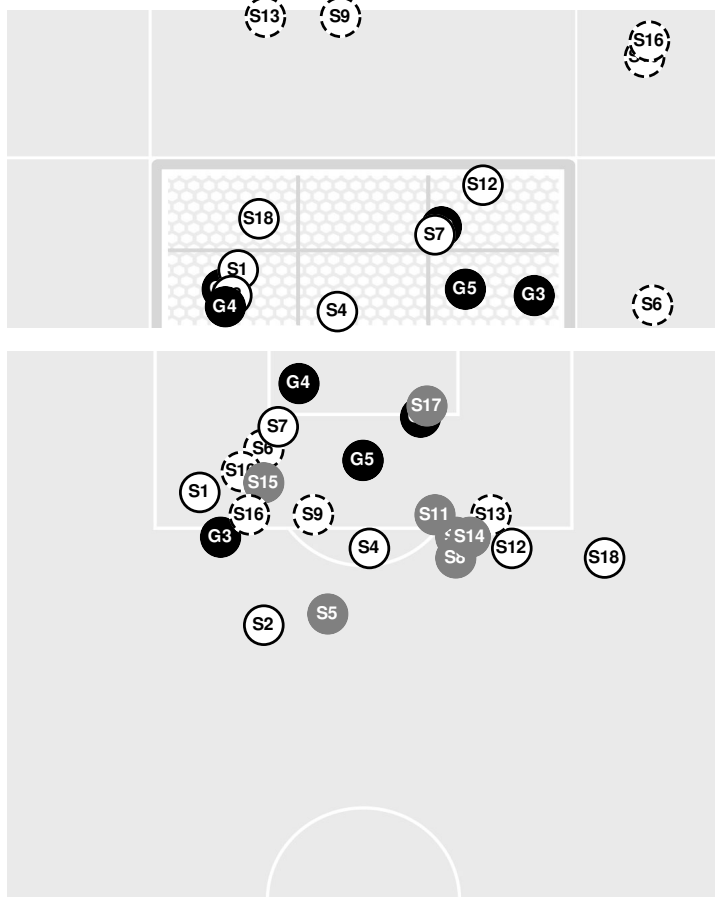

FLORIDA 0, FLORIDA ST. 2

- 78:28 Gators substitution: Seyffart, Shaye for Young, Madison.
- 78:28 Gators substitution: Hall, Cameron for Baksay, Taylor.
- 78:43 Seminoles substitution: Mitchell, Gianna for Nesbeth, Leilanni.
- 79:28 Shot by Seminoles Payne, Heather WIDE RIGHT.
- 79:46 Gators substitution: Steed, Laney for Pirrello, Madeline.
- 80:02 Foul on Florida St..
- 81:35 Shot by Seminoles Mitchell, Gianna BLOCKED.
- 81:56 Corner kick by Seminoles [81:56].
- 82:40 Shot by Seminoles Iwai, Ran, SAVE Goldberg, Alexa.
- 84:23 Seminoles substitution: Stadeker, Alyssa for Iwai, Ran.
- 84:23 Seminoles substitution: Horton, Amelia for Bissell, Emma.
- 84:23 Gators substitution: Price, Cece for Tauzel, Delaney.
- 84:40 Gators substitution: Kennedy, Syd for Frazier, Ansley.
- 87:44 Foul on Florida St..
- 89:14 Corner kick by Gators [89:14].
- 89:39 GOAL by Gators Seyffart, Shaye, goal number 1 for season.

Shots by Half Intervals	Seminoles	1st Half	2nd Half
		Seminoles	9
Gators	1	1	

Shot Chart

SEMINOLES

GATORS

S Shot Off Target
 S Shot On Target
 S Blocked
 G Goal / Own Goal

Shot Summary

Official Soccer Shot Chart - Final