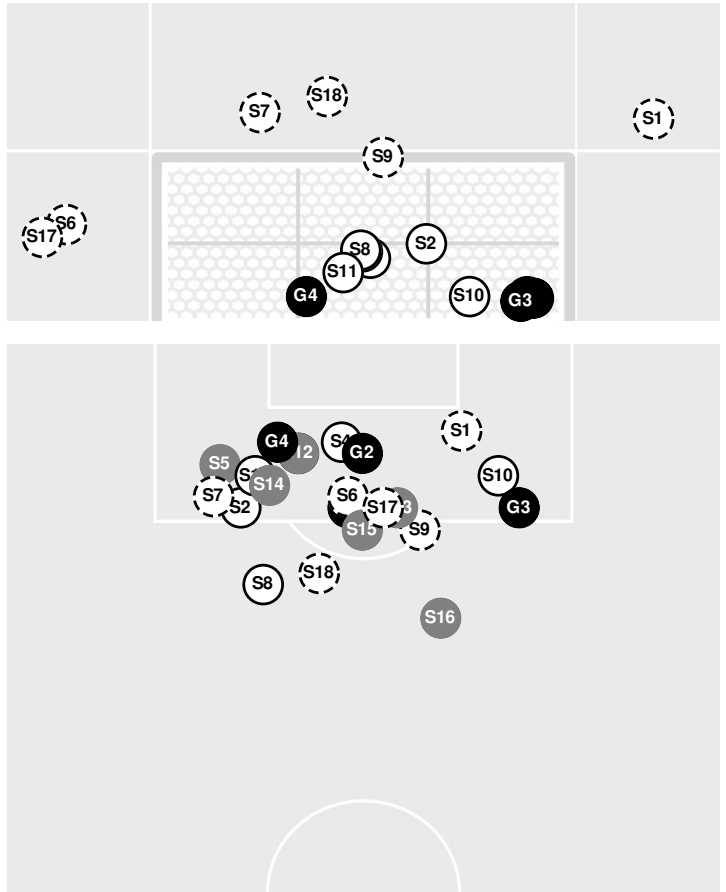

- 73:49 Seminoles substitution: Payne, Heather for Nighswonger, Jenna.
- 73:49 Seminoles substitution: Nesbeth, Leilanni for Pavlisko, Kirsten.
- 73:49 Seminoles substitution: Mitchell, Gianna for Alagoa, Maria.
- 75:23 GOAL by Seminoles Nesbeth, Leilanni, Assist by Brown, Jody, goal number 1 for season.

FLORIDA ST. 2, FGCU 0

Officials: Andres Pfefferkorn, Miguel Martes, Fritz Bart

| Shots by Half Intervals | Eagles | 1st Half | 2nd Half |
|-------------------------|-----------|----------|----------|
| | | | 2 |
| | Seminoles | 11 | 11 |

Shot Chart

EAGLES

SEMINOLES

Shot Off Target
 Shot On Target
 Blocked
 Goal / Own Goal

Shot Summary

Official Soccer Shot Chart - Final
Florida St. vs FGCU
9/9/21 FGCU Soccer Complex, Fort Myers, Fla.
2021-22 Women's Soccer