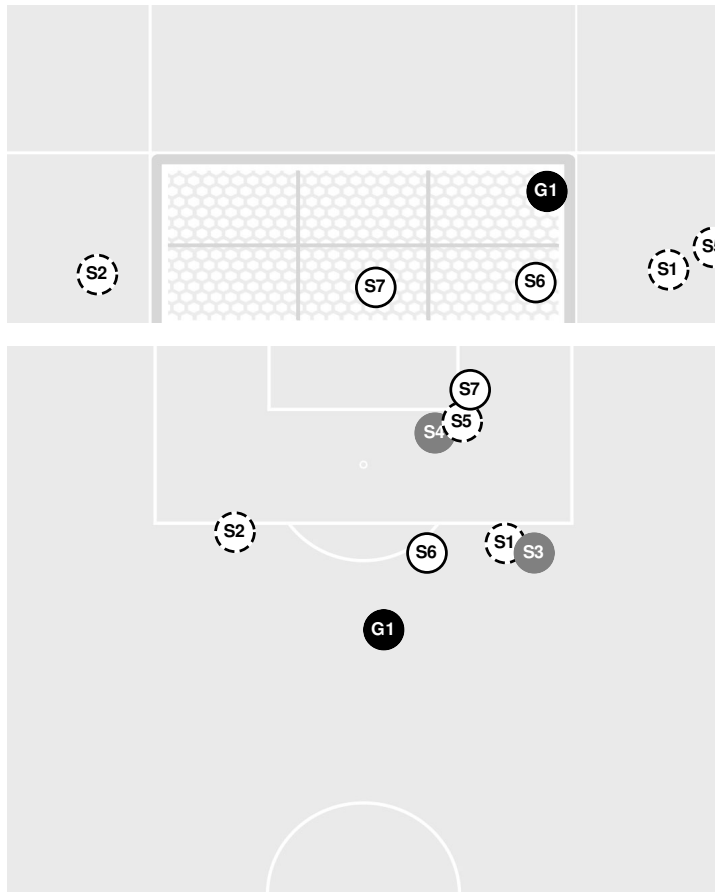

FLORIDA ST. 0, AUBURN 1

Officials: Elvis Mahmutovic, Kevin Huet, Casie Anderson, Brent Heidorn

Shots by Half Intervals		1st Half	2nd Half
		Tigers	3
Seminoles	11	2	

Shot Chart

TIGERS

SEMINOLES

Shot Off Target
 Shot On Target
 Blocked
 Goal / Own Goal