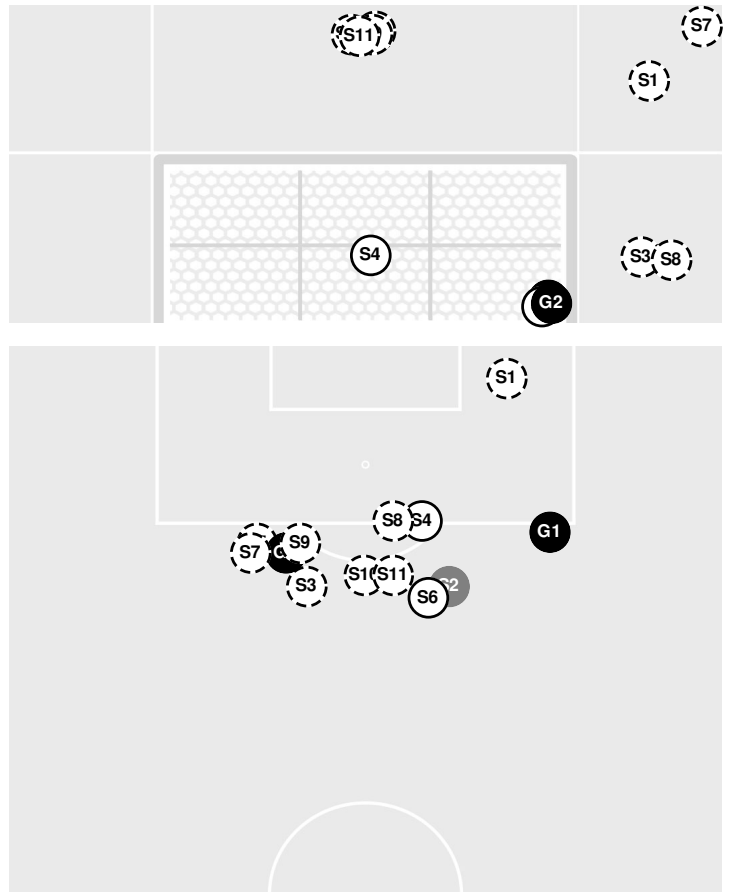

72:30 Foul on Auburn.
74:03 Foul on Florida St..
74:29 Seminoles substitution: Iwai, Ran for Nighswonger, Jenna.
75:08 Yellow card on Tigers Waesch, Hannah.
76:12 Tigers substitution: Candelino, Olivia for Thatcher, Carly.
76:12 Tigers substitution: Richards, Sydney for Bechard, Kylie.
76:12 Tigers substitution: Arias, Marissa for Sanders, Rocio.
77:33 Tigers substitution: Whitaker, Hailey for Sklopan, Grace.
78:12 Foul on Auburn.
79:48 Shot by Tigers Richards, Sydney, SAVE Roque, Cristina.
80:39 Foul on Florida St..
81:16 Foul on Auburn.
82:16 Tigers substitution: Thatcher, Carly for Mooney, Mallory.
82:16 Seminoles substitution: Olsson, Beata for Iwai, Ran.
82:16 Seminoles substitution: Nighswonger, Jenna for Alagoa, Maria.
82:16 Seminoles substitution: Brown, Jody for Zhao, Yujie.
82:16 Seminoles substitution: Lynch, Kristina for Horton, Amelia.
83:04 Yellow card on Seminoles Brown, Jody.
83:26 Tigers substitution: Sklopan, Grace for Whitaker, Hailey.
83:26 Tigers substitution: Bechard, Kylie for Arias, Marissa.
84:41 Corner kick by Tigers [84:41].
85:11 Shot by Tigers Craven, M.E., SAVE Roque, Cristina.
88:19 Tigers substitution: Mooney, Mallory for Thatcher, Carly.
89:50 Foul on Florida St..
90:00 End of period [90:00].

FLORIDA ST. 0, AUBURN 1

Officials: Elvis Mahmutovic, Kevin Huet, Casie Anderson, Brent Heidorn

Shots by Half Intervals		1st Half	2nd Half
		Tigers	3
Seminoles	11	2	

Shot Chart

TIGERS

SEMINOLES

Shot Off Target
 Shot On Target
 Blocked
 Goal / Own Goal