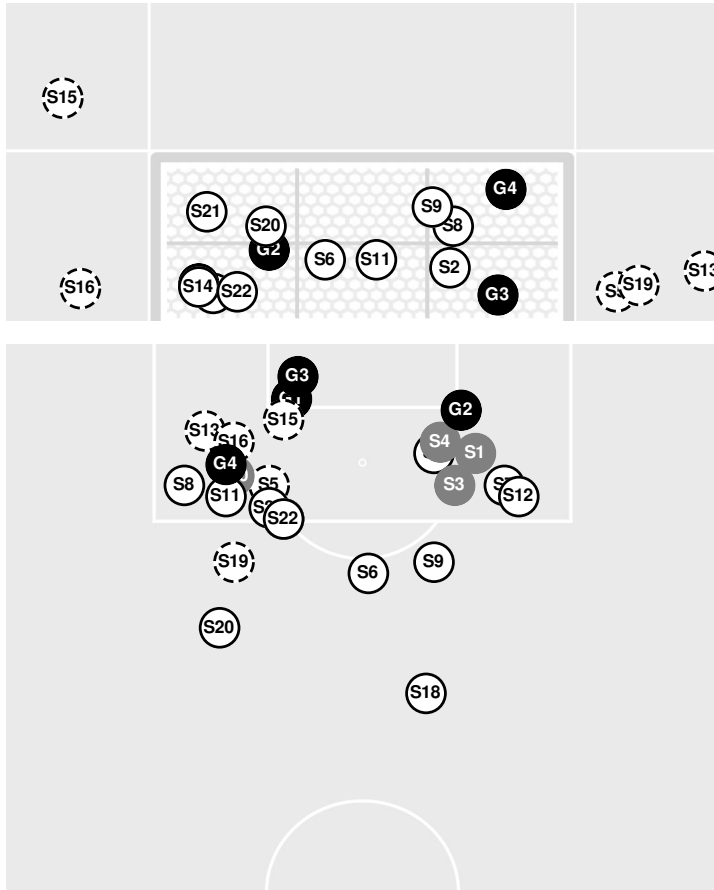

BOSTON COLLEGE 1, FLORIDA ST. 4

Official Soccer Shot Chart - Final
Boston College vs Florida St.
 9/18/21 Seminole Soccer Complex, Tallahassee
 2021-22 Women's Soccer

Match Time: 6:15 PM
Match Duration: 01:57
Attendance: 1387

Officials: Victor Borges, Thanas Bitro, Sam Bass, Keith Southwell

		1st Half	2nd Half
Shots by Half Intervals	Seminoles	11	15
	Eagles	2	3

Shot Chart

SEMINOLES

EAGLES

S Shot Off Target
 S Shot On Target
 S Blocked
 G Goal / Own Goal