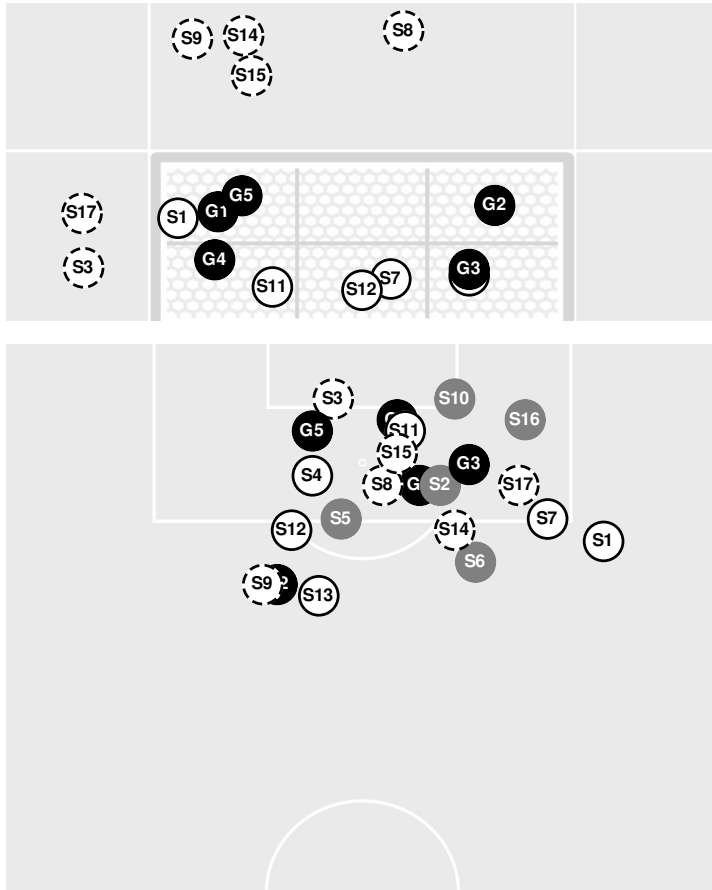

**Officials:** Lance Van Haitsma, Thanas Bitro, Jimmy Franklin, Sam Bass

- 68:20 Shot by Seminoles Nesbeth, Leilanni, SAVE Lazzarini, Caitlyn.
- 68:50 Foul on Pittsburgh.
- 71:13 Seminoles substitution: Horton, Amelia for Lynch, Kristina.
- 71:13 Panthers substitution: Yapple, Emily for Bout, Anna.
- 73:06 Seminoles substitution: Bissell, Emma for Brown, Jody.
- 73:43 Shot by Seminoles Nighswonger, Jenna HIGH.
- 74:58 Corner kick by Seminoles [74:58].
- 77:02 Foul on Florida St..
- 77:25 Foul on Pittsburgh.
- 78:10 Corner kick by Seminoles [78:10].
- 78:10 Shot by Seminoles Nighswonger, Jenna HIGH.
- 79:18 Panthers substitution: Harrigan, Emily for Coffield, Ellie.
- 79:21 Shot by Seminoles Bissell, Emma BLOCKED.
- 80:13 Corner kick by Seminoles [80:13].
- 81:19 Foul on Pittsburgh.
- 82:50 Shot by Seminoles Bissell, Emma WIDE LEFT.
- 83:09 Seminoles substitution: Staderker, Alyssa for Bissell, Emma.
- 83:09 Panthers substitution: Hilsenteger, Bri for Minas, Chloe.
- 84:37 Panthers substitution: Frankovic, Eva for Palomo, Athalie.
- 85:32 Yellow card on Seminoles Mitchell, Gianna.
- 86:09 Foul on Pittsburgh.
- 87:11 Foul on Pittsburgh.
- 87:46 GOAL by Seminoles Mitchell, Gianna, Assist by Nighswonger, Jenna, Robbins, Clara, goal number 3 for season.

**PITTSBURGH 0, FLORIDA ST. 2**

- 88:34 Foul on Florida St..
- 89:11 Seminoles substitution: Iwai, Ran for Robbins, Clara.
- 90:00 End of period [90:00].

**PITTSBURGH 0, FLORIDA ST. 2**

**Officials:** Lance Van Haitsma, Thanas Bitro, Jimmy Franklin, Sam Bass

Shots by Half Intervals	Seminoles	1st Half	2nd Half
			11
	Panthers	1	1

Shot Chart

SEMINOLES

PANTHERS

S Shot Off Target   
 S Shot On Target   
 S Blocked   
 G Goal / Own Goal

Shot Summary

Official Soccer Shot Chart - Final  
**Pittsburgh vs Florida St.**  
 9/23/21 Seminole Soccer Complex, Tallahassee  
 2021-22 Women's Soccer