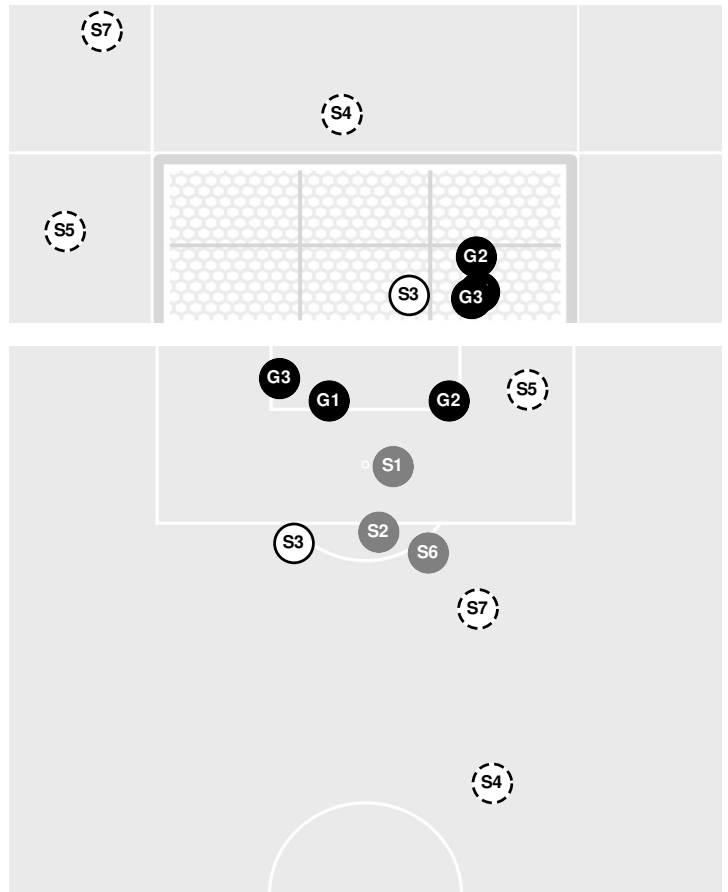

- 72:43 Foul on Florida State.
- 73:17 Seminoles substitution: Alagoa, Maria for Howell, Jaelin.
- 74:43 Seminoles substitution: Mitchell, Gianna for Olsson, Beata.
- 75:23 Yellow card on Cardinals Baldrige, Abigail.
- 76:56 Foul on Florida State.
- 77:18 Foul on Louisville.
- 77:50 Corner kick by Seminoles [77:50].
- 78:49 Cardinals substitution: Hiscock, Emma for Hampton, Mikayla.
- 79:21 Foul on Florida State.
- 79:45 Foul on Louisville.
- 80:34 Shot by Seminoles Horton, Amelia WIDE LEFT.
- 81:14 Foul on Louisville.
- 83:20 Yellow card on Cardinals Alexander, Ravin.
- 83:20 Cardinals substitution: Kerwin, Taylor for Alexander, Ravin.
- 85:25 Shot by Seminoles Mitchell, Gianna BLOCKED.
- 85:47 Shot by Cardinals Hiscock, Emma, SAVE Justus, Mia.
- 87:20 Shot by Seminoles Horton, Amelia WIDE LEFT.
- 88:16 Shot by Cardinals Whitsett, Maisie WIDE RIGHT.
- 90:00 End of period [90:00].

FLORIDA STATE 3, LOUISVILLE 0

Officials: Mark Buda, Reiss Baxter, Dean Morgan, Caleb Riley

Shots by Half Intervals	Cardinals	1st Half	2nd Half
		0	3
	2	8	

Shot Chart

CARDINALS

SEMINOLES

Shot Off Target Shot On Target Blocked Goal / Own Goal

Shot Summary

CARDINALS

No	Time	Player	Description
S1	46'	24, Delaney Snyder	Blocked
S2	86'	4, Emma Hiscock	Saved
S3	89'	19, Maisie Whitsett	

SEMINOLES

No	Time	Player	Description
S1	10'	13, Leilanni Nesbeth	Blocked
S2	41'	2, Jenna Nighswonger	Blocked
G1	53'	30, Beata Olsson	
S3	56'	13, Leilanni Nesbeth	Saved
G2	63'	10, Jody Brown	
G3	65'	2, Jenna Nighswonger	
S4	66'	26, Clara Robbins	
S5	81'	19, Amelia Horton	
S6	86'	21, Gianna Mitchell	Blocked
S7	88'	19, Amelia Horton	