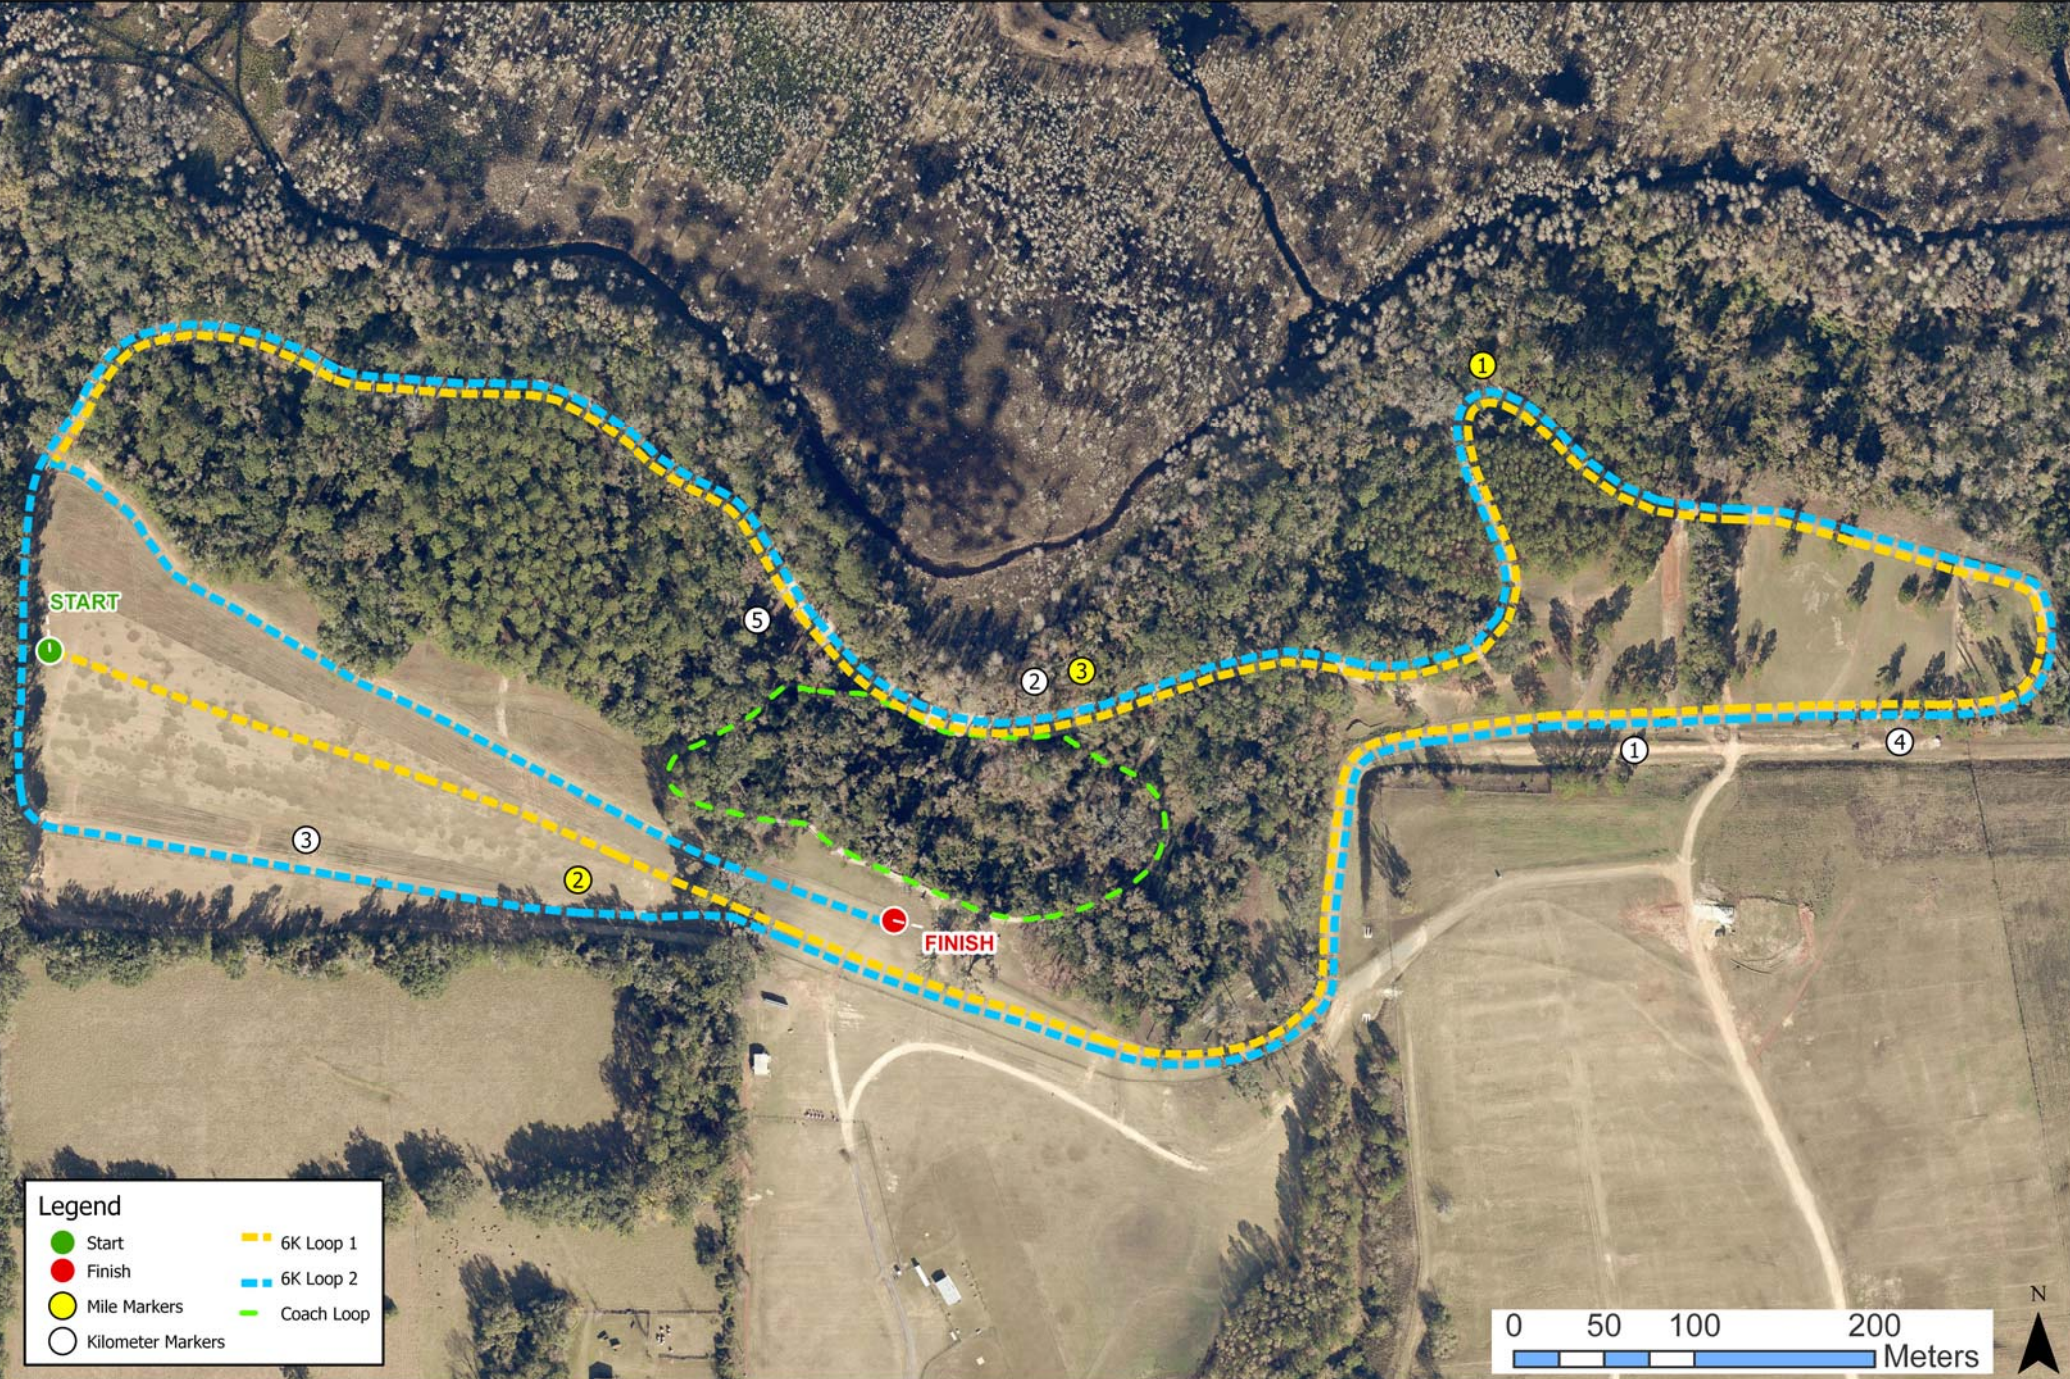

Apalachee Regional Park 6 Kilometer Course Map

Legend

- Start
- Finish
- Mile Markers
- Kilometer Markers
- 6K Loop 1
- 6K Loop 2
- Coach Loop