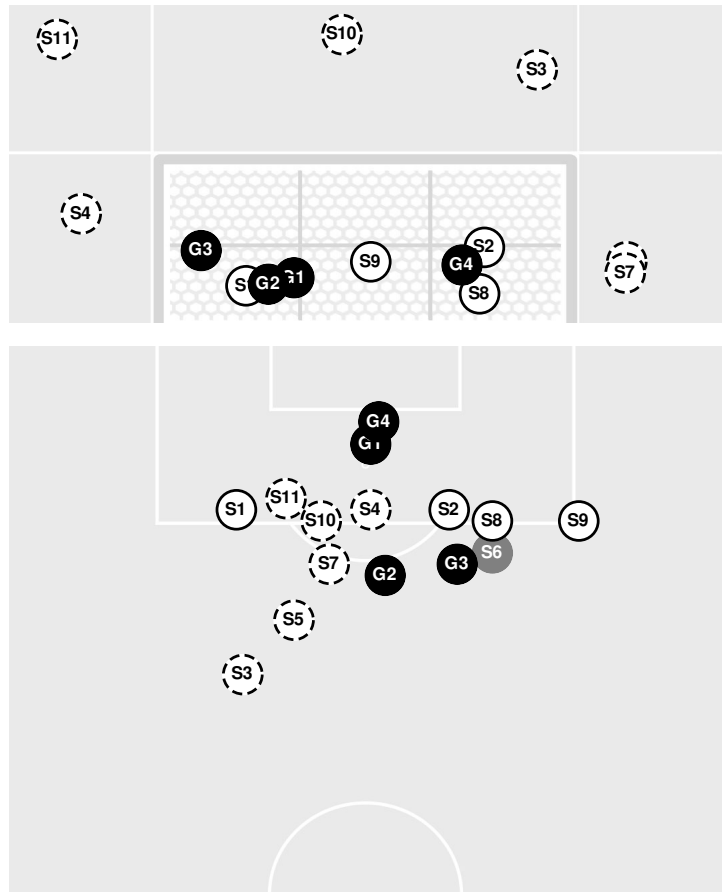

- 71:30 Tigers substitution: White, Harper for Hershfelt, Hal.
- 78:32 Tigers substitution: Hershfelt, Hal for White, Harper.
- 81:17 Seminoles substitution: Brown, Jody for Robbins, Clara.
- 81:17 Seminoles substitution: Nesbeth, Leilanni for Nighswonger, Jenna.
- 81:17 Seminoles substitution: Lynch, Kristina for Bissell, Emma.
- 82:35 Shot by Tigers Morris, Maliah BLOCKED.
- 83:46 Foul on Clemson.
- 84:05 Yellow card on Tigers Conti, Caroline.
- 84:39 Foul on Clemson.
- 86:34 Foul on Clemson.
- 90:00 End of period [90:00].

Shot Chart

TIGERS

SEMINOLES

Shot Off Target
 Shot On Target
 Blocked
 Goal / Own Goal

Shot Summary

Official Soccer Shot Chart - Final
Florida St. vs Clemson
10/1/21 Historic Riggs Field, Clemson
2021-22 Women's Soccer