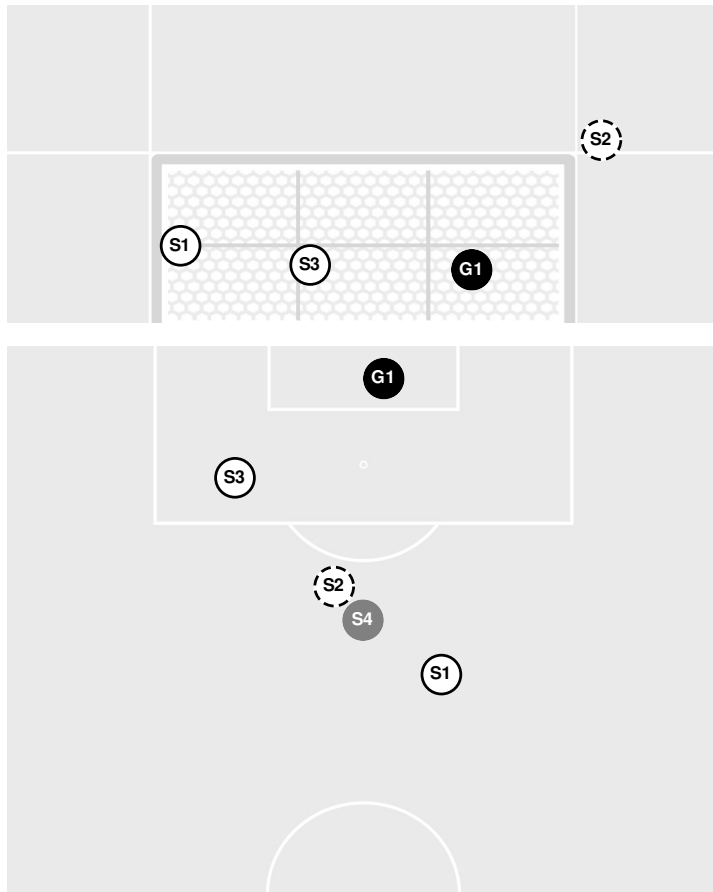

- 71:30 Tigers substitution: White, Harper for Hershfelt, Hal.
- 78:32 Tigers substitution: Hershfelt, Hal for White, Harper.
- 81:17 Seminoles substitution: Brown, Jody for Robbins, Clara.
- 81:17 Seminoles substitution: Nesbeth, Leilanni for Nighswonger, Jenna.
- 81:17 Seminoles substitution: Lynch, Kristina for Bissell, Emma.
- 82:35 Shot by Tigers Morris, Maliah BLOCKED.
- 83:46 Foul on Clemson.
- 84:05 Yellow card on Tigers Conti, Caroline.
- 84:39 Foul on Clemson.
- 86:34 Foul on Clemson.
- 90:00 End of period [90:00].

Shot Chart

TIGERS

SEMINOLES

Shot Off Target
 Shot On Target
 Blocked
 Goal / Own Goal

Shot Summary

Official Soccer Shot Chart - Final
Florida St. vs Clemson
10/1/21 Historic Riggs Field, Clemson
2021-22 Women's Soccer