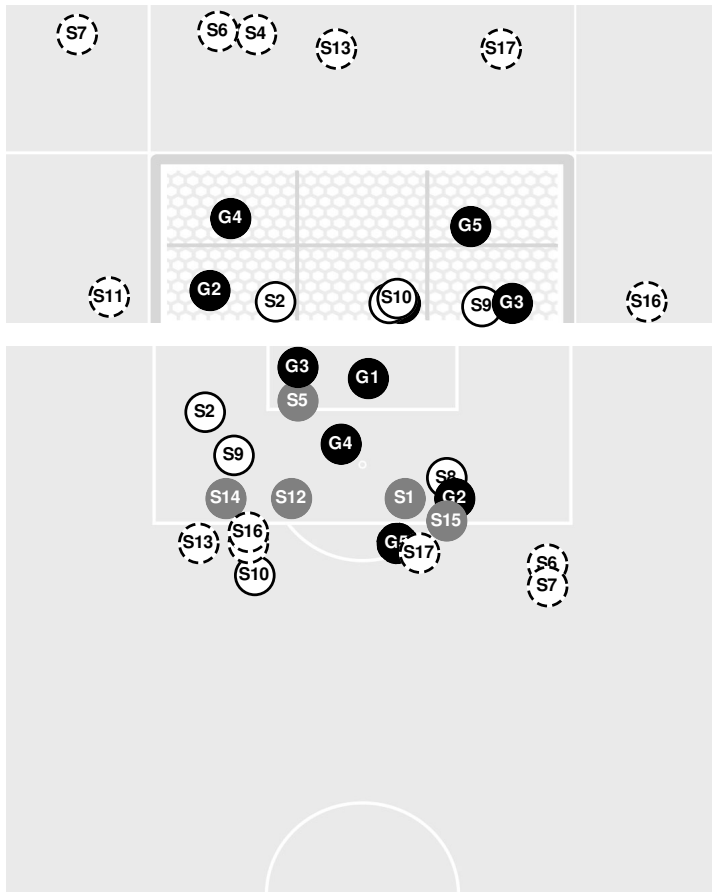

- 69:08 Foul on Syracuse.
- 70:36 Orange substitution: Odden, Liesel for Machtens, Pauline.
- 70:36 Seminoles substitution: Payne, Heather for Madril, Emily.
- 71:38 Seminoles substitution: Alagoa, Maria for Flynn, Lauren.
- 71:38 Seminoles substitution: Horton, Amelia for Brown, Jody.
- 71:38 Seminoles substitution: Mitchell, Gianna for Olsson, Beata.
- 71:38 Orange substitution: Murphy, Kate for Commandant, Koby.
- 73:28 Shot by Seminoles Iwai, Ran BLOCKED.
- 74:36 Offside against Florida St..
- 75:24 Offside against Florida St..
- 75:54 Shot by Seminoles Bissell, Emma HIGH.
- 76:14 Seminoles substitution: Nesbeth, Leilanni for Howell, Jaelin.
- 77:46 Shot by Seminoles Bissell, Emma BLOCKED.
- 78:37 Shot by Seminoles Carle, Gabby BLOCKED.
- 80:34 Shot by Seminoles Bissell, Emma WIDE RIGHT.
- 81:15 Orange substitution: Machtens, Pauline for Tivnan, Jenna.
- 81:15 Orange substitution: Cobb, Aysia for Grant, Kylen.
- 82:31 Foul on Florida St..
- 82:55 Shot by Orange Machtens, Pauline, SAVE Justus, Mia.
- 84:29 Seminoles substitution: Stadeker, Alyssa for Horton, Amelia.
- 85:07 GOAL by Seminoles Alagoa, Maria, goal number 4 for season.

SYRACUSE 0, FLORIDA ST. 4

- 85:30 Offside against Florida St..
- 86:33 Shot by Seminoles Zhao, Yujie HIGH.
- 89:25 Offside against Florida St..
- 90:00 End of period [90:00].

SYRACUSE 0, FLORIDA ST. 4

Officials: Mark Kadlecik, Arnel Selman, Jimmy Franklin, Keith Southwell

Shots by Half Intervals	Seminoles Orange	1st Half	2nd Half
		9	13
	0	1	

Shot Chart

SEMINOLES

ORANGE

Shot Off Target
 Shot On Target
 Blocked
 Goal / Own Goal

Shot Summary

Official Soccer Shot Chart - Final
Syracuse vs Florida St.
10/7/21 Seminole Soccer Complex, Tallahassee
2021-22 Women's Soccer

ORANGE

No	Time	Player	Description
S1	83'	6, Pauline Machtens	Saved