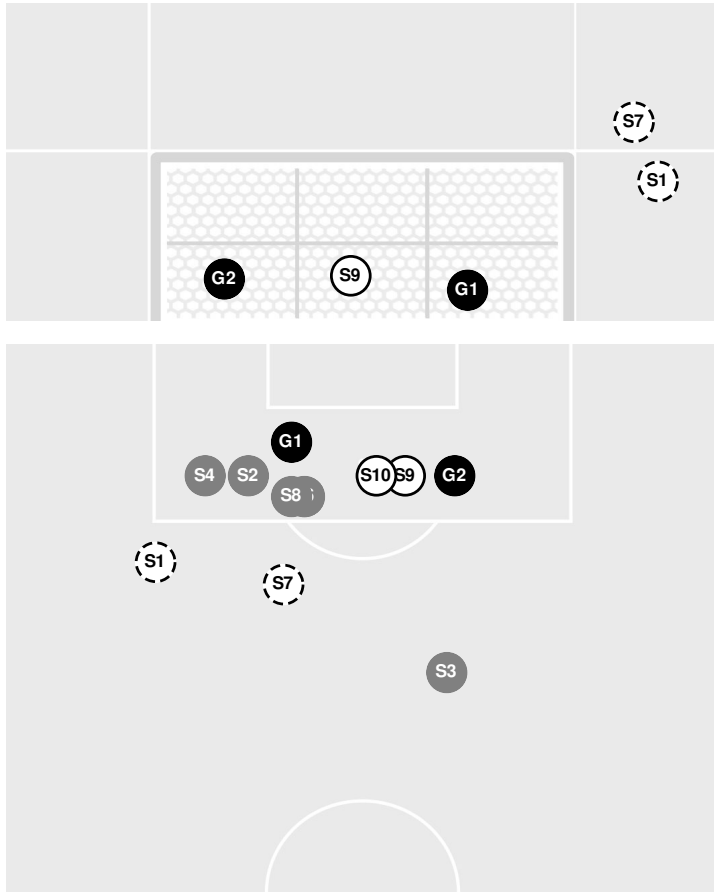

Official Soccer Shot Chart - Final
Florida St. vs North Carolina
10/21/21 Dorrance Field, Chapel Hill
2021-22 Women's Soccer

Match Time: 8:00 PM
Match Duration: 02:26
Attendance: 1447

Officials: John McCloskey, Aaron Gallagher, Jeremy Smith, Justin Frear

		1st Half	2nd Half	1st OT	2nd OT
Shots by Half Intervals	Tar Heels	5	6	0	1
	Seminoles	9	5	0	2

Shot Chart

TAR HEELS