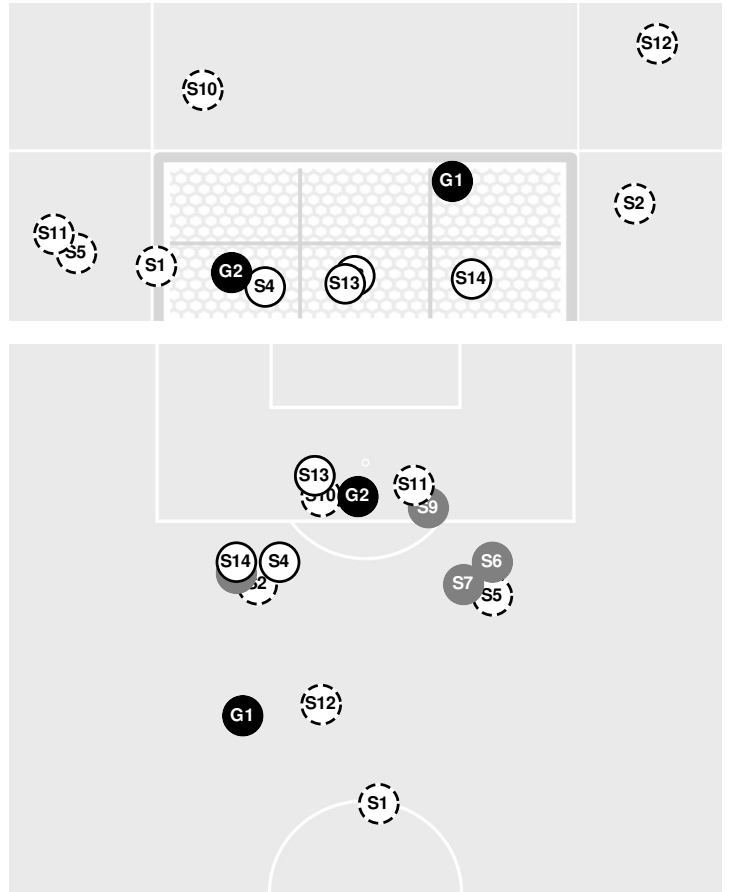

**Officials:** John McCloskey, Aaron Gallagher, Jeremy Smith, Justin Frear

		1st Half	2nd Half	1st OT	2nd OT
<b>Shots by Half Intervals</b>	Tar Heels	5	6	0	1
	Seminoles	9	5	0	2

**Shot Chart**

**TAR HEELS**

**SEMINOLES**

S Shot Off Target   
 S Shot On Target   
 S Blocked   
 G Goal / Own Goal

**Shot Summary**

Official Soccer Shot Chart - Final  
**Florida St. vs North Carolina**  
 10/21/21 Dorrance Field, Chapel Hill  
 2021-22 Women's Soccer