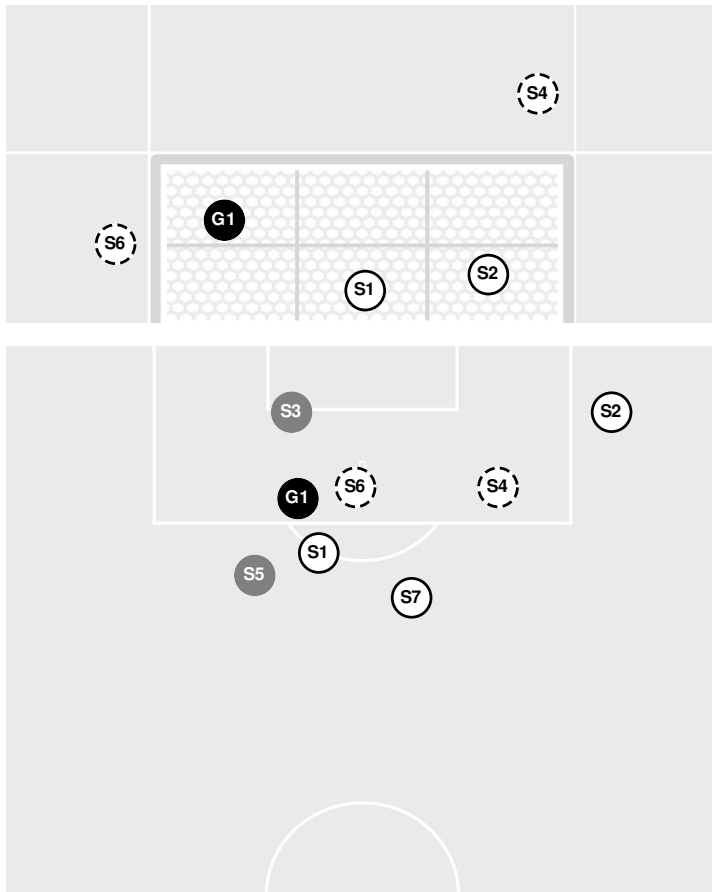

- 82:11 Blue Devils substitution: Nabet, Lily for Jones, Sophie.
- 82:11 Seminoles substitution: Brown, Jody for Iwai, Ran.
- 82:11 Seminoles substitution: Olsson, Beata for Pavlisko, Kirsten.
- 82:11 Seminoles substitution: Howell, Jaelin for Bissell, Emma.
- 82:55 Blue Devils substitution: McGuire, Marykate for Cooper, Michelle.
- 83:23 Shot by Seminoles Robbins, Clara HIGH.
- 84:57 Foul on Duke.
- 86:48 Corner kick by Seminoles [86:48].
- 89:47 Yellow card on Blue Devils Graham, Delaney.
- 90:00 End of period [90:00].

FLORIDA ST. 0, DUKE 0

Shots by Half Intervals

Blue Devils
Seminole

	1st Half	2nd Half
Blue Devils	6	2
Seminole	6	3

Shot Chart

BLUE DEVILS

SEMINOLES

S Shot Off Target
 S Shot On Target
 S Blocked
 G Goal / Own Goal

Shot Summary

BLUE DEVILS

No	Time	Player	Description
S1	2'	18, Michelle Cooper	Saved
S2	3'	8, Tess Boade	Saved
S3	16'	8, Tess Boade	Blocked
S4	22'	22, Delaney Graham	
G1	27'	8, Tess Boade	
S5	45'	21, Katie Groff	Blocked
S6	76'	10, Olivia Migli	
S7	82'	9, Grace Watkins	Saved