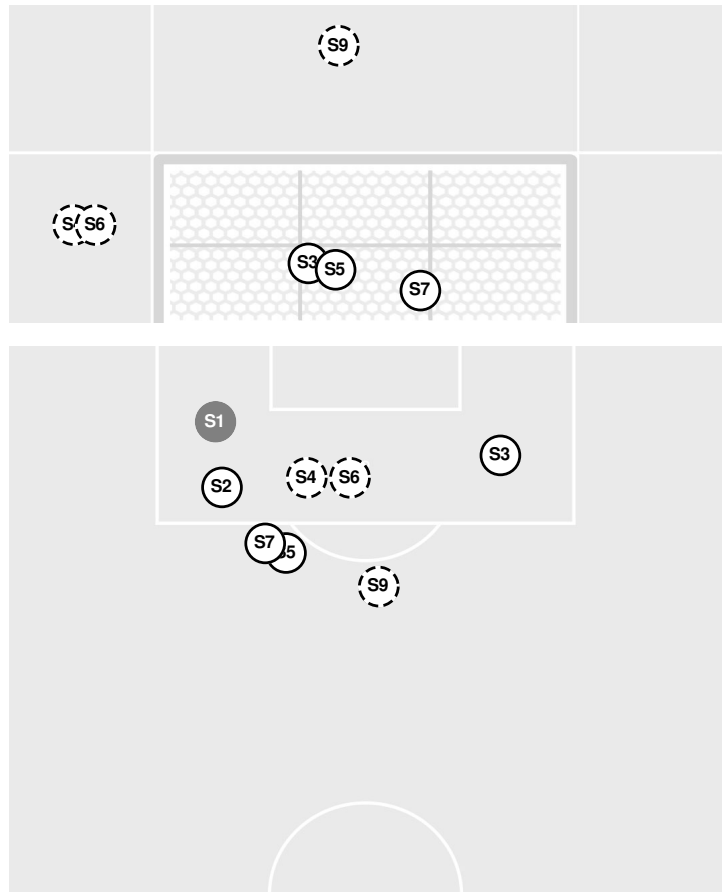

- 82:11 Blue Devils substitution: Nabet, Lily for Jones, Sophie.
- 82:11 Seminoles substitution: Brown, Jody for Iwai, Ran.
- 82:11 Seminoles substitution: Olsson, Beata for Pavlisko, Kirsten.
- 82:11 Seminoles substitution: Howell, Jaelin for Bissell, Emma.
- 82:55 Blue Devils substitution: McGuire, Marykate for Cooper, Michelle.
- 83:23 Shot by Seminoles Robbins, Clara HIGH.
- 84:57 Foul on Duke.
- 86:48 Corner kick by Seminoles [86:48].
- 89:47 Yellow card on Blue Devils Graham, Delaney.
- 90:00 End of period [90:00].

FLORIDA ST. 0, DUKE 0

Shots by Half Intervals

Blue Devils
Seminole

	1st Half	2nd Half
Blue Devils	6	2
Seminole	6	3

Shot Chart

BLUE DEVILS

SEMINOLES

S Shot Off Target
 S Shot On Target
 S Blocked
 G Goal / Own Goal

Shot Summary

BLUE DEVILS

No	Time	Player	Description
S1	2'	18, Michelle Cooper	Saved
S2	3'	8, Tess Boade	Saved
S3	16'	8, Tess Boade	Blocked
S4	22'	22, Delaney Graham	
G1	27'	8, Tess Boade	
S5	45'	21, Katie Groff	Blocked
S6	76'	10, Olivia Migli	
S7	82'	9, Grace Watkins	Saved