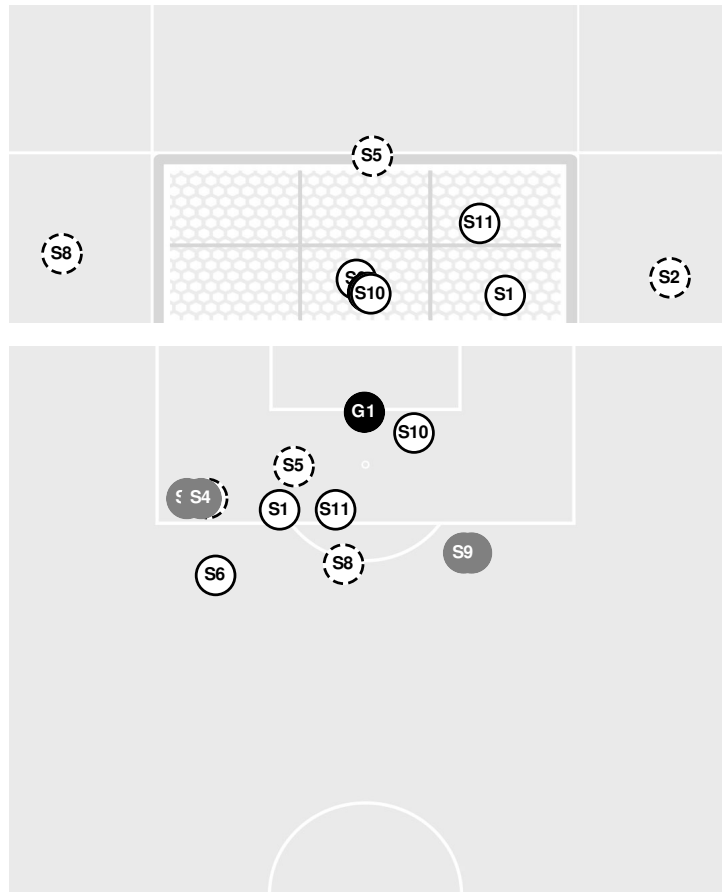

**VIRGINIA 0, FLORIDA ST. 0**

**Officials:** Sergio Gonzalez, Keith Southwell, Kevin Flynn, Joseph LeBlanc

Shots by Half Intervals		1st Half	2nd Half	1st OT	2nd OT
Seminoles		5	4	0	1
Cavaliers		5	5	2	0

Shot Chart

SEMINOLES

CAVALIERS

⊖ Shot Off Target   ⊙ Shot On Target   ⊘ Blocked   ⊚ Goal / Own Goal

Shot Summary

Official Soccer Shot Chart - Final  
**Virginia vs Florida St.**  
10/28/21 Seminole Soccer Complex, Tallahassee  
2021-22 Women's Soccer