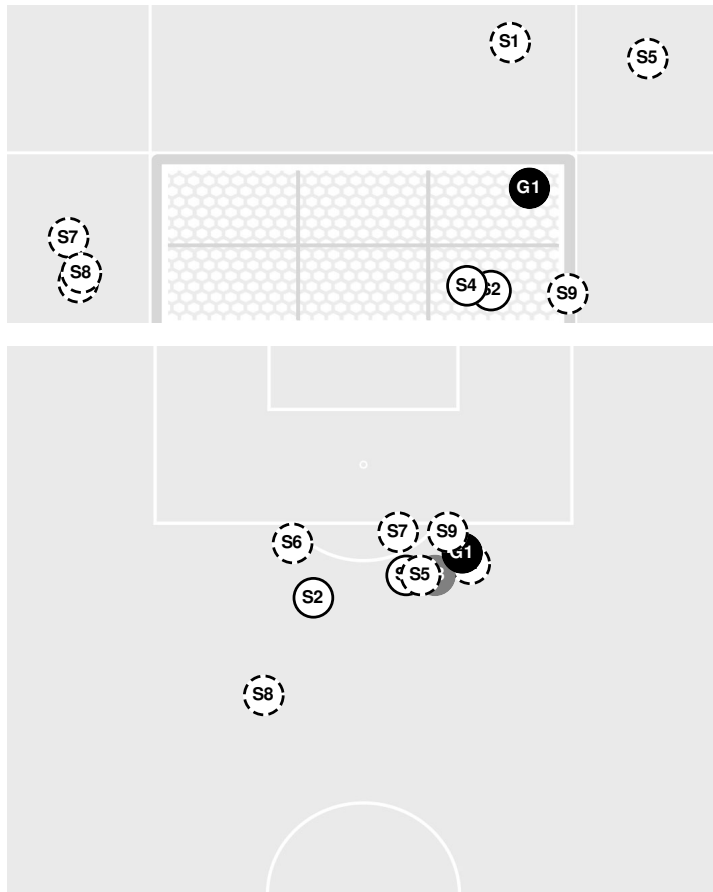

**Officials:** Sergio Gonzalez, Keith Southwell, Kevin Flynn, Joseph LeBlanc

- 100:00 Cavaliers substitution: Sieracki, Lizzy for Theoret, Alexis.
- 100:00 Cavaliers substitution: Lexow, Cam for Guidry, Samar.
- 100:00 Cavaliers substitution: Theoret, Alexis for Lexow, Cam.
- 100:00 Start of OT2 period [100:00].
- 106:29 Yellow card on Cavaliers Hopkins, Haley.
- 107:25 Foul on Florida St..
- 108:24 Shot by Seminoles Robbins, Clara WIDE.
- 109:46 Foul on Virginia.
- 110:00 End of period [110:00].

**VIRGINIA 0, FLORIDA ST. 0**

**Officials:** Sergio Gonzalez, Keith Southwell, Kevin Flynn, Joseph LeBlanc

Shots by Half Intervals		1st Half	2nd Half	1st OT	2nd OT
Seminoles		5	4	0	1
Cavaliers		5	5	2	0

Shot Chart

SEMINOLES

CAVALIERS

⊖ Shot Off Target   ⊙ Shot On Target   ⊘ Blocked   ⊚ Goal / Own Goal

Shot Summary

Official Soccer Shot Chart - Final  
**Virginia vs Florida St.**  
10/28/21 Seminole Soccer Complex, Tallahassee  
2021-22 Women's Soccer