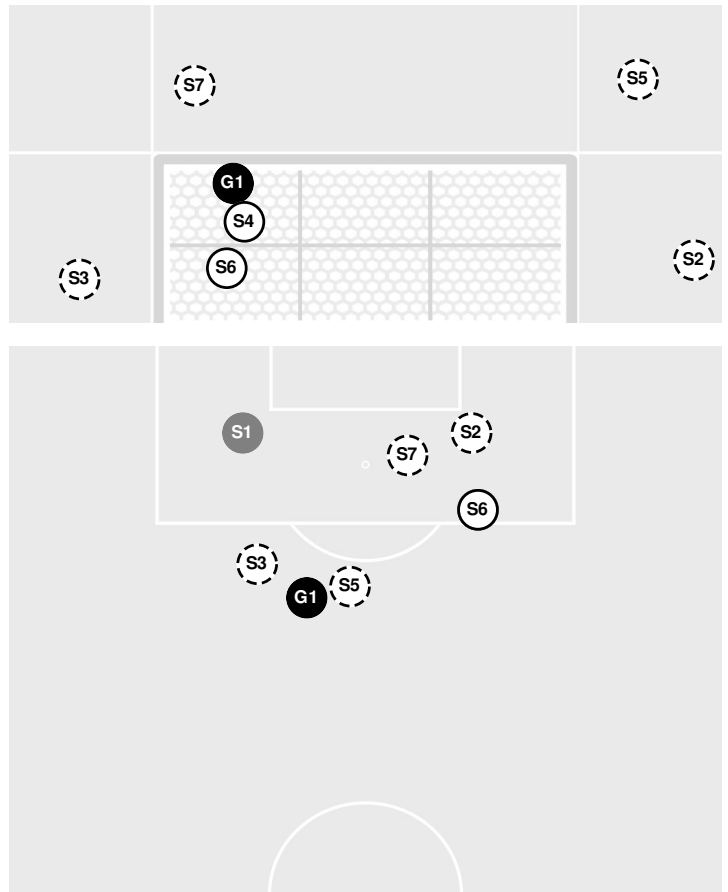

FLORIDA ST. 0, VIRGINIA 0

Shots by Half Intervals	Cavaliers	1st Half	2nd Half
		Cavaliers	3
	Seminoles	3	5

Shot Chart

CAVALIERS

SEMINOLES

S Shot Off Target
 S Shot On Target
 S Blocked
 G Goal / Own Goal

Shot Summary