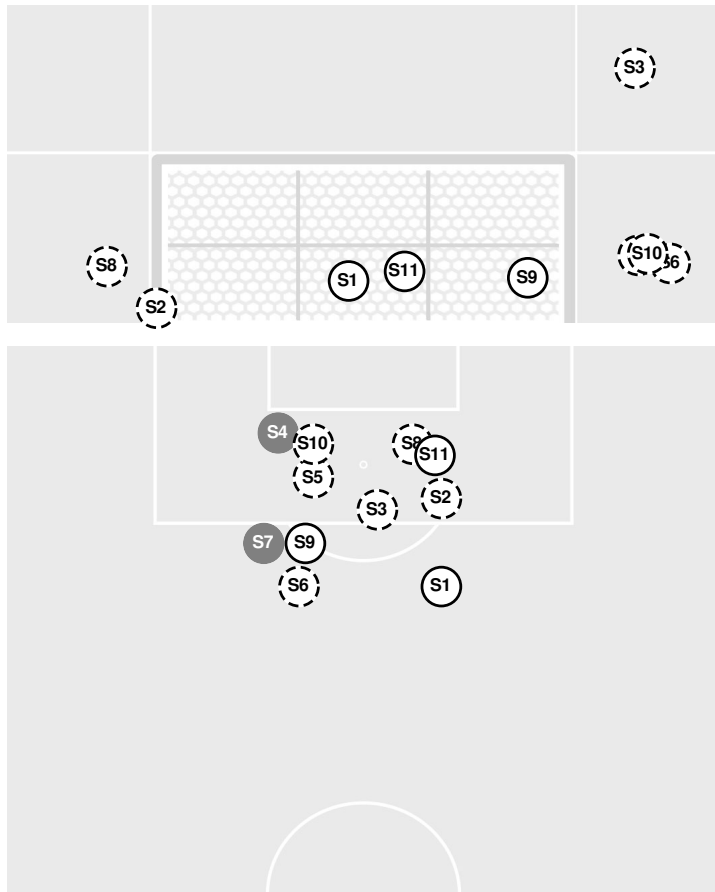

- 79:39 Shot by Cavaliers Torres, Taryn, SAVE Roque, Cristina.
- 80:49 Cavaliers substitution: Hopkins, Haley for Zandi, Sydney.
- 80:49 Cavaliers substitution: Godfrey, Lia for Constant, Claire.
- 80:49 Cavaliers substitution: Rouse, Laney for Dawson, Emma.
- 80:49 Cavaliers substitution: Theoret, Alexis for Jablonowski, Brianna.
- 80:49 Seminoles substitution: Brown, Jody for Alagoa, Maria.
- 81:23 Corner kick by Seminoles [81:23].
- 82:03 Shot by Seminoles Mitchell, Gianna HIGH.
- 82:14 Seminoles substitution: Olsson, Beata for Mitchell, Gianna.
- 82:45 Foul on Florida St..
- 83:40 Foul on Virginia.
- 84:15 Corner kick by Cavaliers [84:15].
- 86:03 Shot by Cavaliers Guidry, Samar WIDE RIGHT.
- 87:40 Shot by Cavaliers Ordonez, Diana, SAVE Roque, Cristina.
- 89:00 Yellow card on Seminoles Robbins, Clara.
- 89:00 Foul on Florida St..
- 89:31 Corner kick by Cavaliers [89:31].
- 90:00 End of period [90:00].

FLORIDA ST. 0, VIRGINIA 0

Shots by Half Intervals	Cavaliers	1st Half	2nd Half
		Cavaliers	3
	Seminoles	3	5

Shot Chart

CAVALIERS

SEMINOLES

S Shot Off Target
 S Shot On Target
 S Blocked
 G Goal / Own Goal

Shot Summary

CAVALIERS

No	Time	Player	Description
S1	7'	10 , Taryn Torres	Saved
S2	9'	17 , Haley Hopkins	
S3	16'	7 , Alexa Spaanstra	
S4	51'	7 , Alexa Spaanstra	Blocked
S5	58'	25 , Samar Guidry	
S6	67'	20 , Talia Staude	
S7	69'	7 , Alexa Spaanstra	Blocked
S8	79'	9 , Diana Ordonez	
S9	80'	10 , Taryn Torres	Saved
S10	87'	25 , Samar Guidry	
S11	88'	9 , Diana Ordonez	Saved