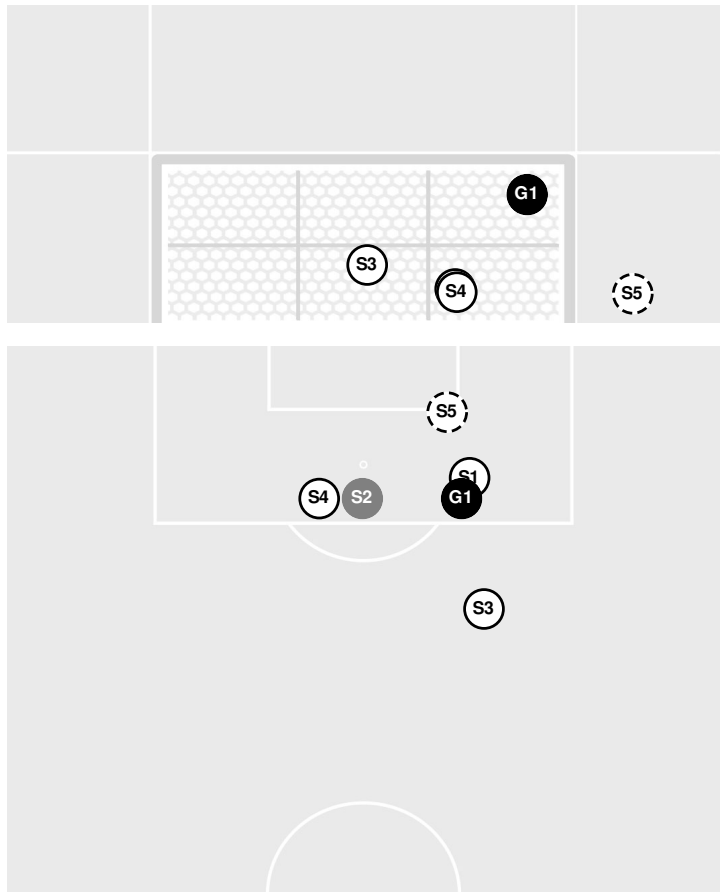

Attendance: 754

Officials: JC Griggs, Kevin Maurer, Patrick Schmidt, Aaron Gallagher

Shots by Half Intervals	Seminoles	1st Half	2nd Half	1st OT
		Seminoles	2	6
Intervals	Demon Deacons	4	2	0

Shot Chart

SEMINOLES

DEMON DEACONS

S Shot Off Target
 S Shot On Target
 S Blocked
 G Goal / Own Goal

Shot Summary

SEMINOLES

No	Time	Player	Description
S1	35'	2, Jenna Nighswonger	
G1	42'	8, Lauren Flynn	
S2	52'	2, Jenna Nighswonger	Saved
S3	74'	13, Leilanni Nesbeth	
S4	77'	13, Leilanni Nesbeth	
S5	79'	19, Amelia Horton	
S6	85'	13, Leilanni Nesbeth	Blocked
S7	86'	18, Maria Alagoa	
S8	94'	26, Clara Robbins	Blocked
G2	97'	18, Maria Alagoa	

DEMON DEACONS

No	Time	Player	Description
S1	3'	4, Nikayla Small	Saved
S2	4'	88, Hulda Arnarsdottir	Blocked
S3	28'	28, Sofia Rossi	Saved
G1	31'	28, Sofia Rossi	
S4	54'	28, Sofia Rossi	Saved
S5	55'	20, Shayla Smart	