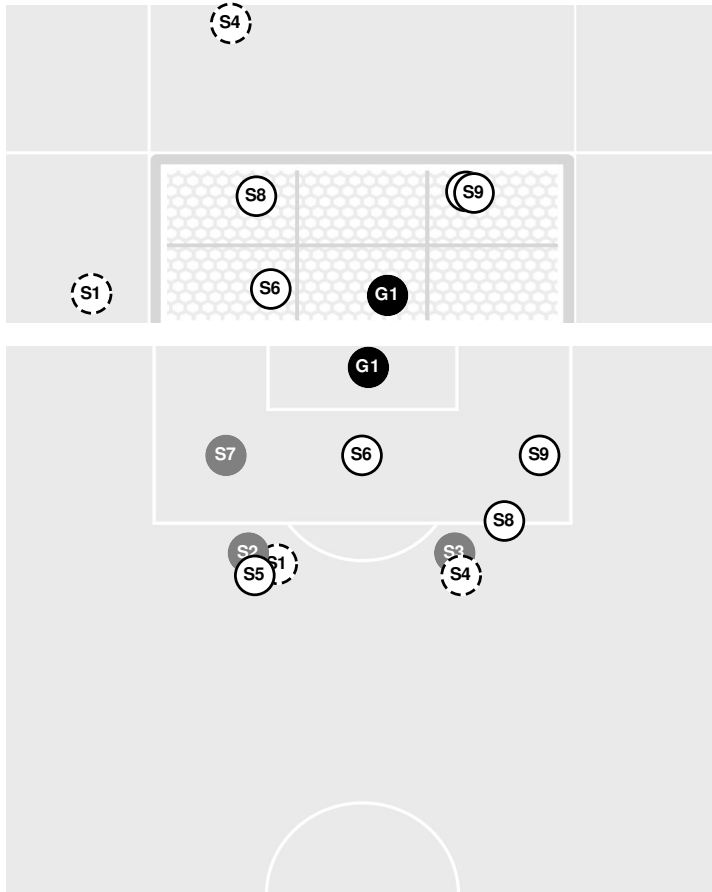

- 90:00 Seminoles substitution: Olsson, Beata for Alagoa, Maria.
- 90:00 Wolverines substitution: Woods, Sammi for Wolfe, Danielle.
- 90:00 Start of OT period [90:00].
- 92:23 Offside against Michigan.
- 93:52 Yellow card on Seminoles Pavlisko, Kirsten.
- 99:05 GOAL by Seminoles Olsson, Beata (FIRST GOAL), Assist by Carle, Gabby, Howell, Jaelin, goal number 14 for season.

Shots by Half Intervals	Seminoles	1st Half	2nd Half	1st OT
		2	7	1
	Wolverines	4	4	0

Shot Chart

SEMINOLES

WOLVERINES

S Shot Off Target
 S Shot On Target
 S Blocked
 G Goal / Own Goal

Shot Summary

SEMINOLES

No	Time	Player	Description
S1	23'	33, Yujie Zhao	
S2	33'	2, Jenna Nighswonger	Blocked
S3	57'	26, Clara Robbins	Blocked
S4	62'	2, Jenna Nighswonger	
S5	70'	33, Yujie Zhao	Saved
S6	74'	6, Jaelin Howell	Saved
S7	79'	25, Emily Madril	Blocked
S8	82'	2, Jenna Nighswonger	Saved
S9	90'	26, Clara Robbins	Saved
G1	100'	30, Beata Olsson	