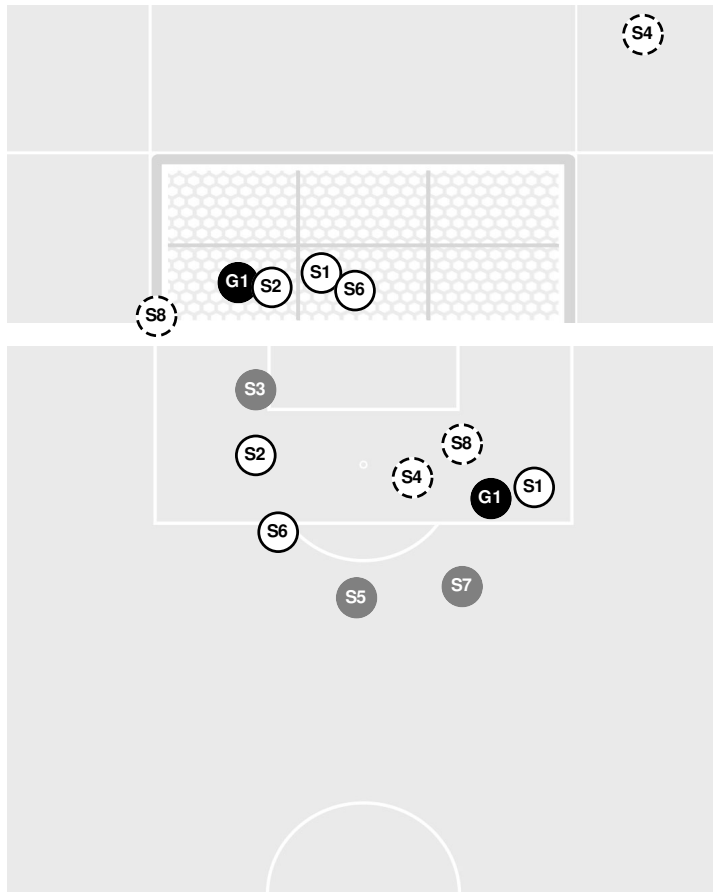

**PEPPERDINE 0, FLORIDA ST. 0**

**Officials:** Alyssa Nichols, Sam Bilbo, Abdel Kuttaineh, Igor Santos

Shots by Half Intervals	Seminoles	1st Half	2nd Half
		Seminoles	5
	Waves	2	2

Shot Chart

SEMINOLES

WAVES

Shot Off Target   Shot On Target   Blocked   Goal / Own Goal

Shot Summary

SEMINOLES

No	Time	Player	Description
G1	5'	10, Jody Brown	Goal
S1	18'	30, Beata Olsson	Saved
S2	26'	16, Gabby Carle	Saved
S3	37'	8, Lauren Flynn	Blocked
S4	37'	16, Gabby Carle	Blocked
S5	63'	33, Yujie Zhao	Blocked
S6	69'	33, Yujie Zhao	Saved
S7	82'	19, Amelia Horton	Blocked
S8	89'	30, Beata Olsson	Blocked

WAVES

No	Time	Player	Description
S1	9'	7, Victoria Romero	Blocked
S2	11'	20, Tori Waldeck	Blocked
S3	53'	27, Tabitha LaParl	Blocked
S4	54'	30, Kam Pickett	Blocked