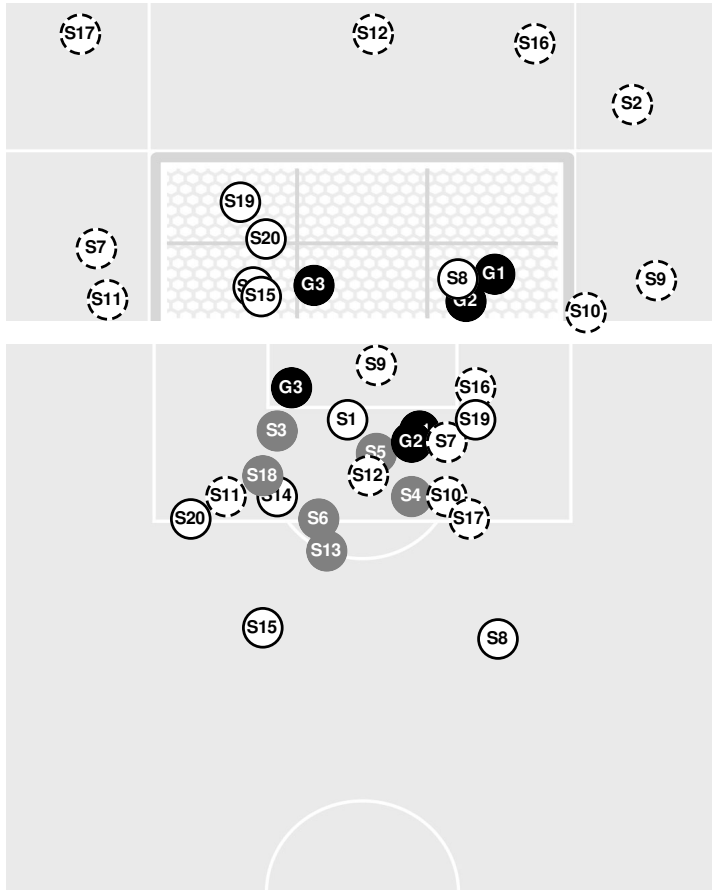

**SOUTH ALABAMA 0, FLORIDA ST. 1**

Official Soccer Shot Chart - Final  
**South Alabama vs Florida St.**  
 11/12/21 Seminole Soccer Complex, Tallahassee  
 2021-22 Women's Soccer

**Match Time:** 6:00 PM  
**Match Duration:** 01:53  
**Attendance:** 2125

**Officials:** Richonne Clark, Abdel Kuttaineh, Arnel Selman

		1st Half	2nd Half
<b>Shots by Half Intervals</b>	Seminoles	10	13
	Jaguars	2	1

**Shot Chart**

**SEMINOLES**

**JAGUARS**

(S) Shot Off Target    (S) Shot On Target    (S) Blocked    (G) Goal / Own Goal