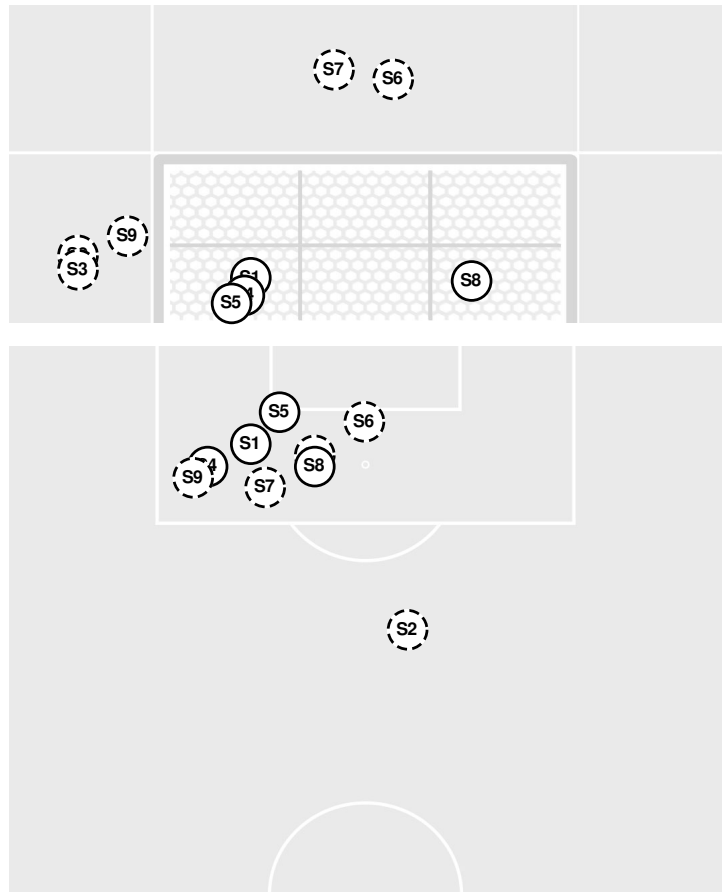

RUTGERS 0, FLORIDA ST. 1

Rutgers vs Florida St.

12/3/21 Stevens Stadium - Buck Shaw Field, Santa Clara
2021-22 Women's Soccer

Officials: Samantha Martinez, Rachel Smith, Kristen Patterson, Jamie Padilla

Shots by Half Intervals	Seminoles	1st Half	2nd Half
		Seminoles	4
	Scarlet Knights	3	6

Shot Chart

SEMINOLES

SCARLET KNIGHTS

S Shot Off Target
 S Shot On Target
 S Blocked
 G Goal / Own Goal

Shot Summary

SEMINOLES

No	Time	Player	Description
S1	4'	30, Beata Olsson	Blocked
S2	4'	13, Leilanni Nesbeth	Blocked
S3	6'	6, Jaelin Howell	Saved
S4	45'	33, Yujie Zhao	Saved
S5	52'	6, Jaelin Howell	Saved
S6	69'	33, Yujie Zhao	Saved
S7	70'	2, Jenna Nighswonger	Saved
G1	71'	6, Jaelin Howell	Goal
S8	75'	18, Maria Alagoa	Saved