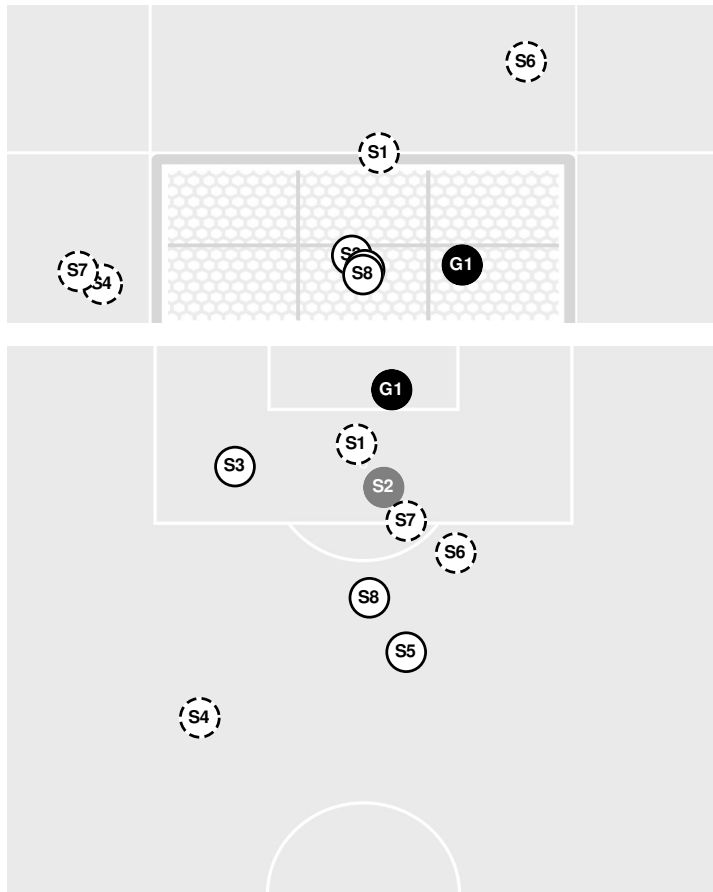

- 83:43 Corner kick by Scarlet Knights [83:43].
- 84:06 Shot by Scarlet Knights Mason, Emily HIGH.
- 84:15 Corner kick by Scarlet Knights [84:15].
- 84:36 Seminoles substitution: Brown, Jody for Lynch, Kristina.
- 86:33 Shot by Scarlet Knights Kroeger, Samantha HIGH.
- 86:58 Scarlet Knights substitution: Daigle, Kylie for Fluchel, Becci.
- 87:11 Foul on Rutgers.
- 89:19 Shot by Scarlet Knights Lowrey, Allison, SAVE Roque, Cristina.
- 89:48 Corner kick by Scarlet Knights [89:48].
- 89:57 Shot by Scarlet Knights Lowrey, Allison WIDE LEFT.
- 90:00 End of period [90:00].

RUTGERS 0, FLORIDA ST. 1

Rutgers vs Florida St.

12/3/21 Stevens Stadium - Buck Shaw Field, Santa Clara
2021-22 Women's Soccer

Officials: Samantha Martinez, Rachel Smith, Kristen Patterson, Jamie Padilla

Shots by Half Intervals	Seminoles	1st Half	2nd Half
		Seminoles	4
	Scarlet Knights	3	6

Shot Chart

SEMINOLES

SCARLET KNIGHTS

S Shot Off Target
 S Shot On Target
 S Blocked
 G Goal / Own Goal

Shot Summary

SEMINOLES

No	Time	Player	Description
S1	4'	30, Beata Olsson	Blocked
S2	4'	13, Leilanni Nesbeth	Blocked
S3	6'	6, Jaelin Howell	Saved
S4	45'	33, Yujie Zhao	Saved
S5	52'	6, Jaelin Howell	Saved
S6	69'	33, Yujie Zhao	Saved
S7	70'	2, Jenna Nighswonger	Saved
G1	71'	6, Jaelin Howell	Goal
S8	75'	18, Maria Alagoa	Saved