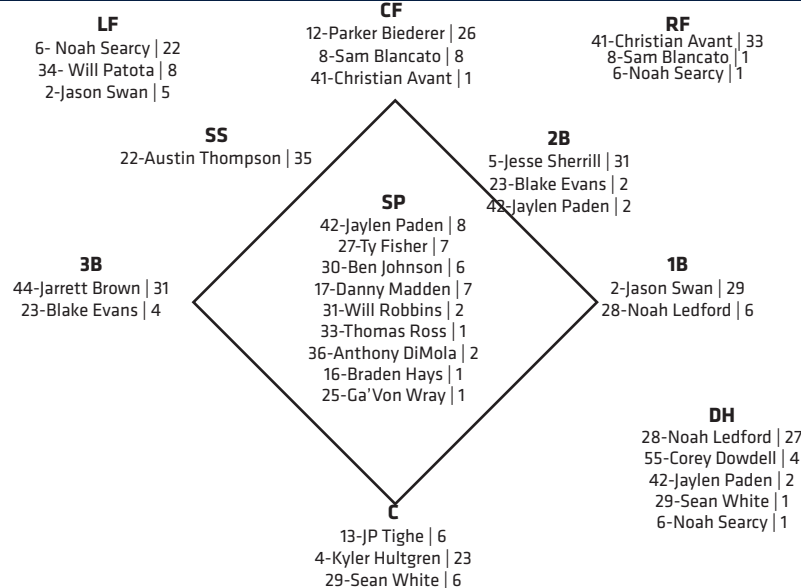

- Transfer from Alabama after 2021 Season
- Spent 2019 and 2020 years at Southern Union State CC
- Hit .407 in 2019 @ Southern Union with 8 HR 39 RBI

Splits | v LHP: .000 (0-1) | vs RHH: .000 (0-21) | Pinch Hitting: .000 (0-5)

CHRISTIAN AVANT	OF/C	#41
Ht: 6'0" Wt: 175 B/T: R/R AGE: 22 (2/26/1999 IN TIFTON, GA)		
YEAR: SENIOR	HOMETOWN: TIFTON, GA	

- Has played LF, CF, RF, 3B, C in GS Career
- Pre Season All-Sun Belt Selection
- Career high/2nd in Sun Belt in 2021 with .358 AVG

Splits | v LHP: .303 (10-33) | vs RHH: .250 (26-104; 5 HR) | Pinch Hitting: .000 (0-0)

EAGLES IN THE PROS	
Sam Howard | Pittsburgh Pirates | MLB	Began Rehab Assignment w/ Bradenton Marauders 4/15/22
Chase Cohen | Midland Rockhounds | Double A-OAK	2022 MILB: 2G, 3.1 IP, 1 H, 2R/OER, 2 BB, 5K
Seth Shuman | Wilmington Blue Rocks | High A-WSH	Traded July 30, 2021 from Oak for C-Yan Gomes, 2B Josh Harrison
	2022 MILB: 1-0; 4.05; 2G/GS; 6.2 IP, 6 H, 3R/ER, 3 BB, 8K
Joe Nahas | South Bend Cubs | High A-CHC	2022 MILB: 0-0; 6.75; 2G; 8.0 IP, 12 H, 6R/6ER, 8 BB, 6 K
Nick Jones | Tri-City Dust Devils | High A-LAA	2022 MILB: 1-0; 2.08; 3G; 4.1 IP, 3 H, 2R/1ER, 1 BB, 9K
Jonathan Edwards | ACL Dodgers | Rookie League-LAD	Signed as undrafted free agent after 2021 by Dodgers
Jordan Jackson | Modesto Nuts | Low A-SEA	2022 MILB: 2G/1GS 0-1; 4.05, 6.2 IP, 7H, 3 R/ER, 2 BB, 11K
Brian Eichorn | Lynchburg Hillcats | Low A-CLE	Missed last 2 seasons with injury

2022 STARTS BY POSITION