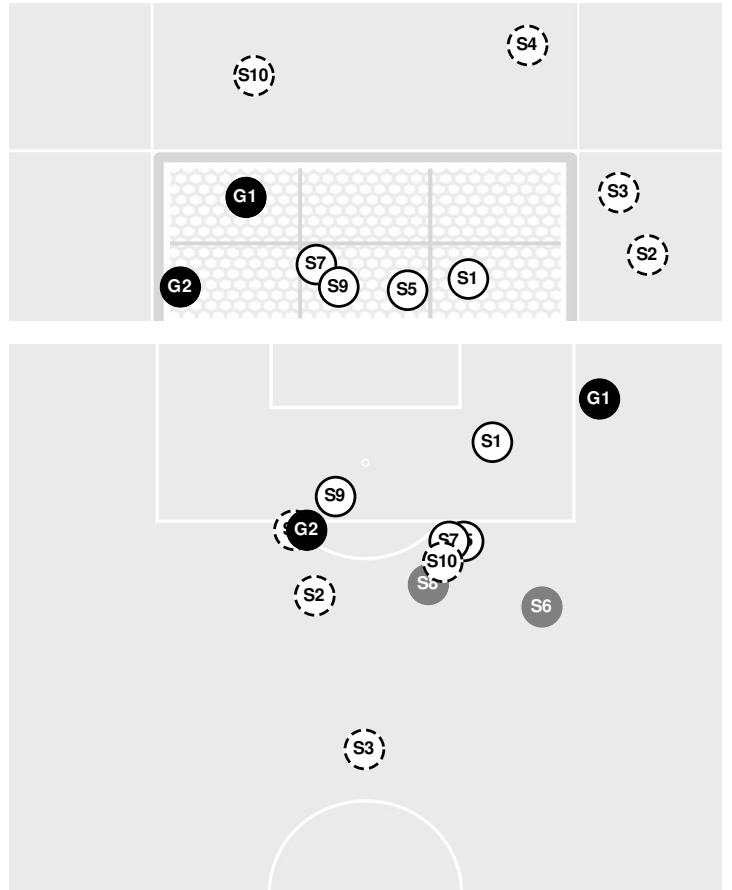

Officials: Nicole Green, Erika Barahona, Mandy Love, Emma Richards

Shots by Half Intervals	Tar Heels	1st Half	2nd Half	
		Seminole	2	5

Shot Chart

TAR HEELS

SEMINOLES

(S) Shot Off Target (S) Shot On Target (S) Blocked (G) Goal / Own Goal