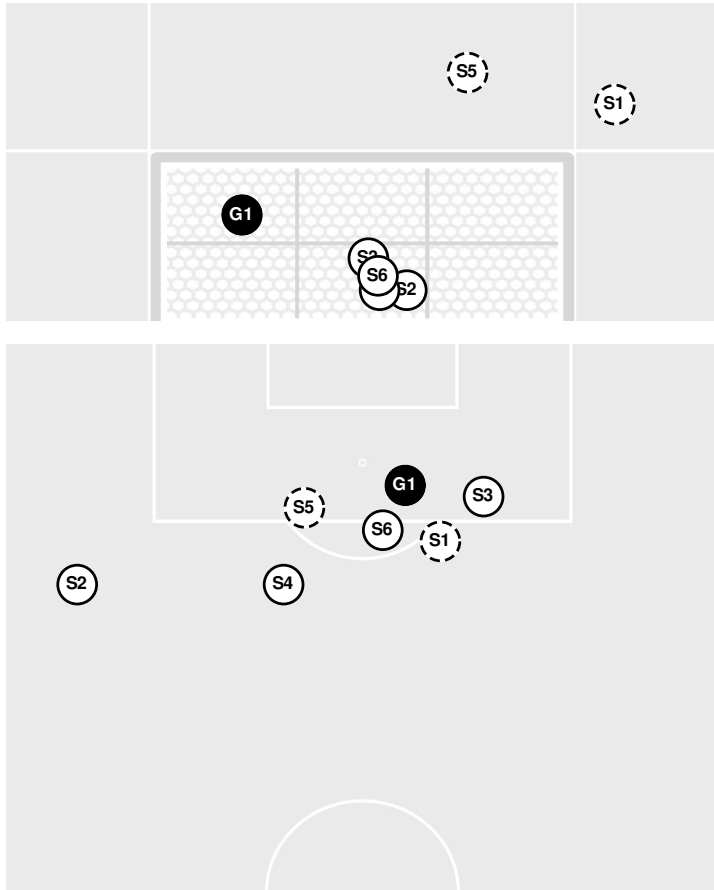

FLORIDA ST. 1, NORTH CAROLINA 0

Official Soccer Shot Chart - Final
Florida St. vs North Carolina
 11/6/2022 Wake Med Soccer Park
 2022-23 Women's Soccer

Match Time: 12:00 PM
Match Duration: 02:05
Attendance: 3876

Officials: Nicole Green, Erika Barahona, Mandy Love, Emma Richards

Shots by Half Intervals	Tar Heels	1st Half	2nd Half	
		Seminole	2	5

Shot Chart

TAR HEELS

SEMINOLES

(S) Shot Off Target (S) Shot On Target (S) Blocked (G) Goal / Own Goal