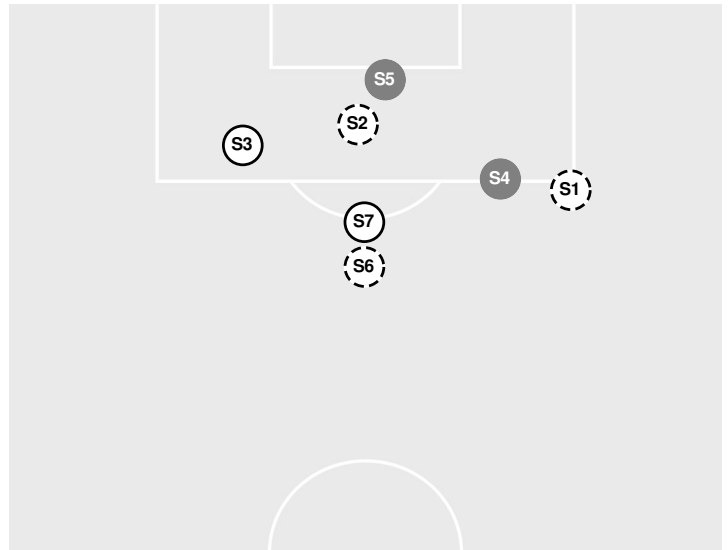

Officials: Alyssa Nichols, Kayla Polonsky, Brian Marshall, Logan Busby

Shots by Half Intervals	Seminoles	1st Half	2nd Half
		Panthers	8
		4	3

Shot Chart

SEMINOLES

PANTHERS

S Shot Off Target
 S Shot On Target
 S Blocked
 G Goal / Own Goal