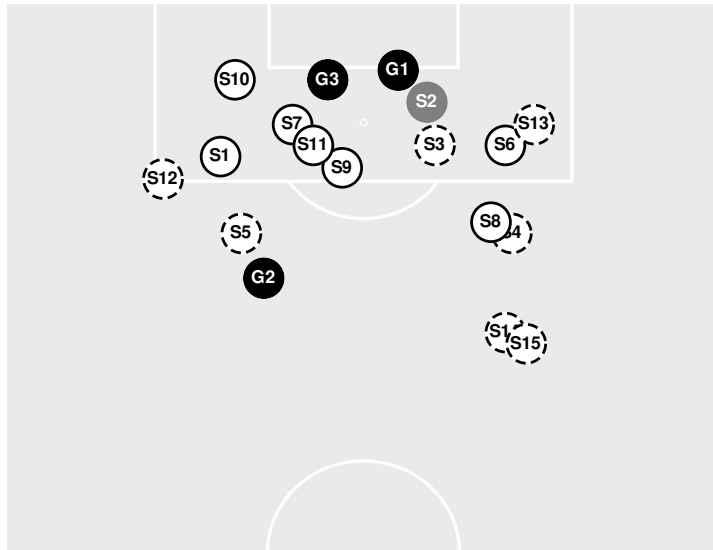

Officials: Alyssa Nichols, Kayla Polonsky, Brian Marshall, Logan Busby

Shots by Half Intervals	Seminoles	1st Half	2nd Half
		Panthers	8
		4	3

Shot Chart

SEMINOLES

PANTHERS

S Shot Off Target
 S Shot On Target
 S Blocked
 G Goal / Own Goal

Shot Summary

Official Soccer Shot Chart - Final
Pittsburgh vs Florida St.
11/20/2022 Seminole Soccer Complex, Tallahassee
2022-23 Women's Soccer

Match Time: 5:00 PM
Match Duration: 01:56
Attendance: 1238