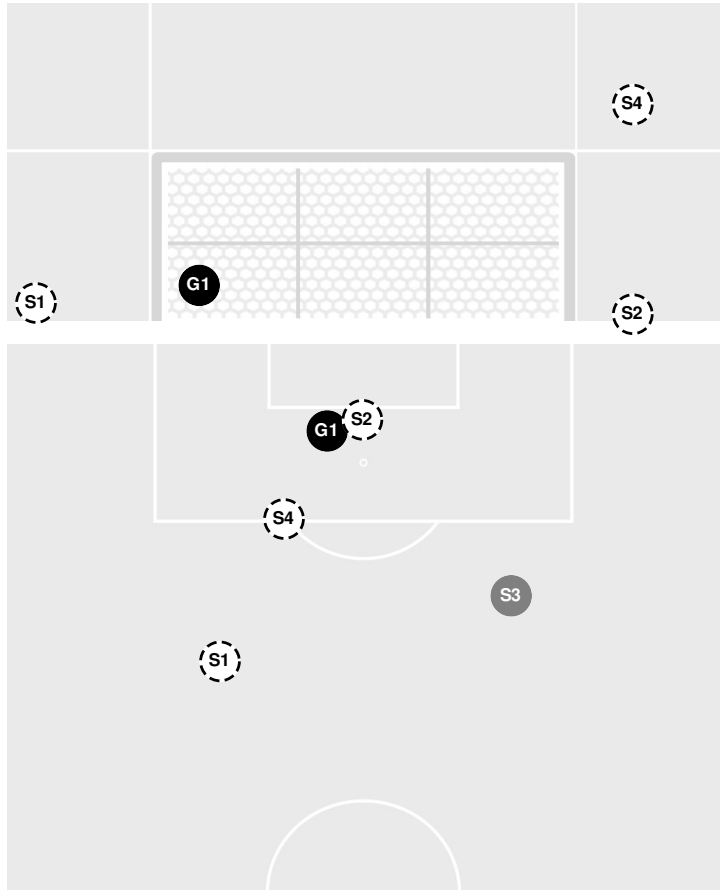

TIGERS

S Shot Off Target
S Shot On Target
S Blocked
G Goal / Own Goal

Shot Summary