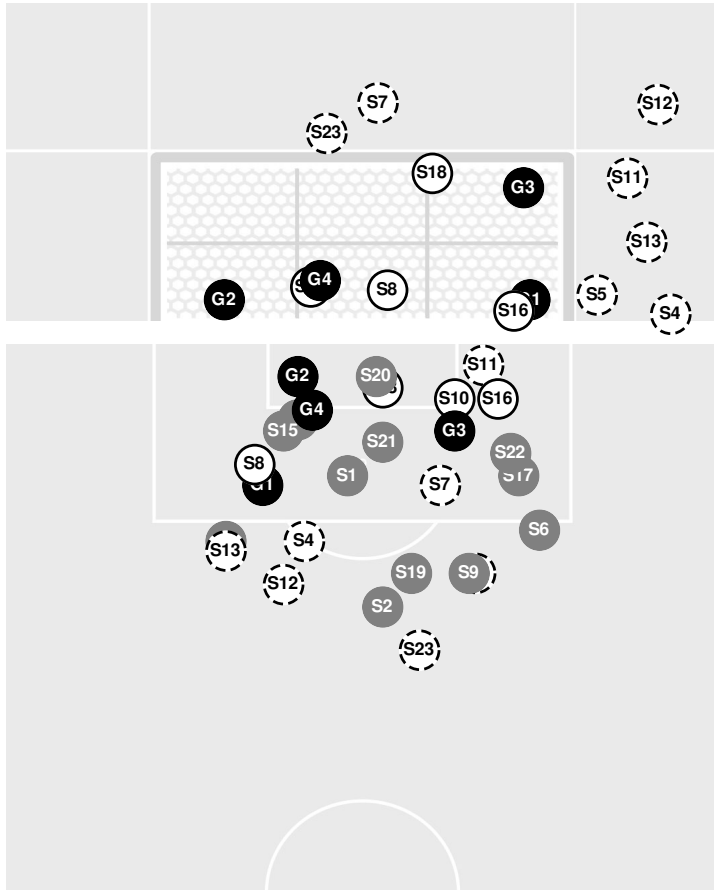

LSU vs Florida St.

11/18/2022 Seminole Soccer Complex, Tallahassee
2022-23 Women's Soccer

Officials: Sergii Demianchuk, Khadime Sabara, Shevah Rezaee, Brandon Adams

Shots by Half Intervals	Seminoles	1st Half	2nd Half	
		Tigers	8	19
		4	1	

Shot Chart

SEMINOLES