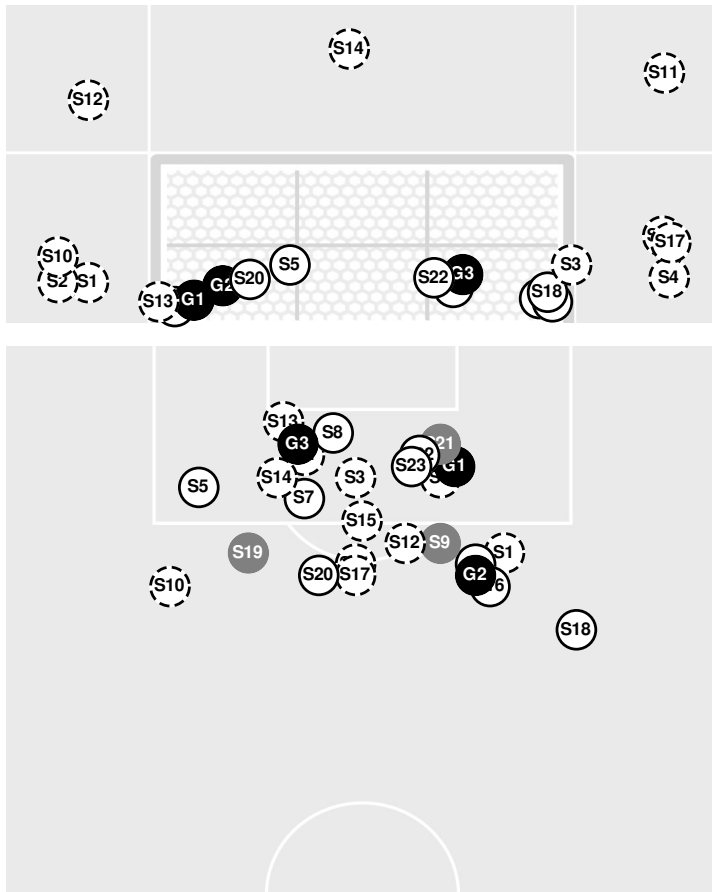

FGCU 0, FLORIDA ST. 3

- 76:32 Foul on FGCU.
- 77:33 Seminoles substitution: Robbins, Clara for Nesbeth, Leilanni.
- 78:43 Foul on FGCU.
- 79:29 Corner kick by Seminoles [79:29].
- 80:15 Eagles substitution: Bretzer, Eden for Zschuppe, Erika.
- 82:39 Foul on FGCU.
- 82:39 Seminoles substitution: Descary, Melina for Robbins, Clara.
- 82:52 Foul on FGCU.
- 83:40 Shot by Seminoles Nighswonger, Jenna, SAVE Sullivan, Katie.
- 84:26 Foul on FGCU.
- 85:08 Shot by Seminoles Bissell, Emma BLOCKED.
- 85:21 Shot by Seminoles Bissell, Emma, SAVE Sullivan, Katie.
- 85:26 Corner kick by Seminoles [85:26].
- 85:46 Corner kick by Seminoles [85:46].
- 86:16 Shot by Seminoles Bissell, Emma, SAVE Sullivan, Katie.
- 86:54 Offside against Florida St..
- 88:28 Foul on Florida St..
- 89:17 Foul on FGCU.
- 90:00 End of period [90:00].

FGCU 0, FLORIDA ST. 3

Shots by Half Intervals	Seminoles	1st Half	2nd Half
			11
	Eagles	3	1

Shot Chart

SEMINOLES

EAGLES

S Shot Off Target
 S Shot On Target
 S Blocked
 G Goal / Own Goal

Shot Summary

SEMINOLES

No	Time	Player	Description
S1	15'	12, Heather Payne	
S2	16'	9, Beata Olsson	
S3	21'	9, Beata Olsson	
S4	22'	2, Jenna Nighswonger	
S5	22'	12, Heather Payne	Saved
S6	30'	2, Jenna Nighswonger	Saved
S7	33'	26, Clara Robbins	Saved
S8	34'	26, Clara Robbins	Saved
S9	41'	12, Heather Payne	Blocked
S10	41'	16, Sophia Nguyen	
S11	43'	13, Leilanni Nesbeth	
S12	47'	26, Clara Robbins	
S13	49'	26, Clara Robbins	
S14	49'	26, Clara Robbins	
G1	52'	8, Lauren Flynn	
S15	53'	2, Jenna Nighswonger	
S16	54'	2, Jenna Nighswonger	Saved
S17	60'	2, Jenna Nighswonger	
G2	62'	13, Leilanni Nesbeth	
S18	63'	12, Heather Payne	Saved
S19	74'	0, Olivia Garcia	Blocked
G3	76'	15, Kaitlyn Zipay	
S20	84'	2, Jenna Nighswonger	Saved
S21	86'	17, Emma Bissell	Blocked
S22	86'	17, Emma Bissell	Saved
S23	87'	17, Emma Bissell	Saved